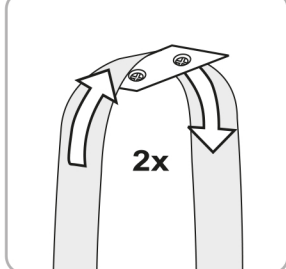

Box Lift

ACCESSORIZE YOUR ROOF BOX.

Max. 50 KG!

4x

2x