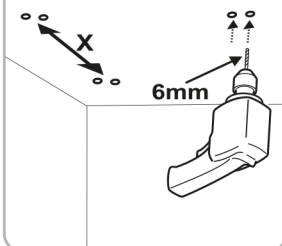

Box Lift

ACCESSORIZE YOUR ROOF BOX.

Max. 50 KG!

4x

2x