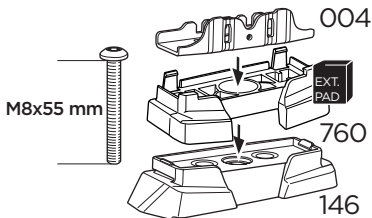

This kit is only for vehicles with fixpoint mounting.

x2

x2