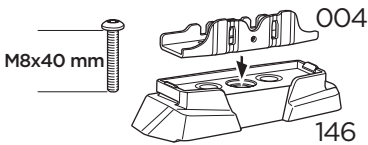

+ 10,5 kg
21,1 lbs = Max: 150 kg
/ 330 lbs

Max 130 km/h
80 Mph

80 km/h
50 Mph

ISO 11154-E

This kit is only for vehicles with fixpoint mounting.

i

2

8 Nm