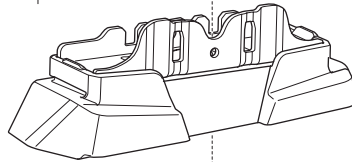

+ 10,5 kg
21,1 lbs = Max: 150 kg
/ 330 lbs

Max 130 km/h
80 Mph

80 km/h
50 Mph

ISO 11154-E

This kit is only for vehicles with fixpoint mounting.

i

2

8 Nm