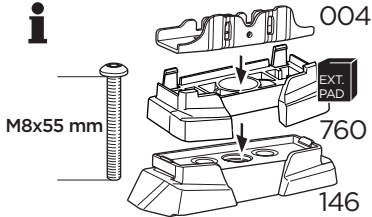

This kit is only for vehicles with fixpoint mounting.

x2

x2