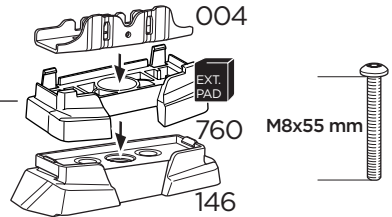

This kit is only for vehicles with fixpoint mounting.

x2

x2