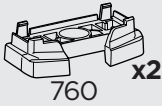

1

Kit 187015

CITROËN Berlingo, 4-dr Van, 19-
OPEL Combo, 4-dr Van, 19-
PEUGEOT Partner, 4-dr Van, 19-
TOYOTA Proace City, 4-dr Van, 20-
VAUXHALL Combo, 4-dr Van, 19-

+ 7 kg
15,4 lbs = Max: 100 kg
/ 220 lbs

+ 10,5 kg
21,1 lbs = Max: 150 kg
/ 330 lbs

Max 130 km/h
80 Mph

80 km/h
50 Mph

ISO 11154-E

This kit is only for vehicles with fixpoint mounting.

i

2

8 Nm

This kit is only for vehicles with fixpoint mounting.

x2

x2

1

2

3

i

A