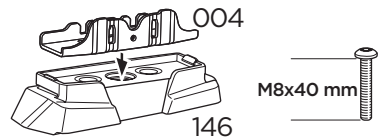

+ 10,5 kg
21,1 lbs = Max: 150 kg
/ 330 lbs

Max 130 km/h
80 Mph

80 km/h
50 Mph

ISO 11154-E

This kit is only for vehicles with fixpoint mounting.

i

2

8 Nm