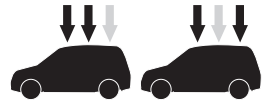

+ 10,5 kg
21,1 lbs = Max: 150 kg
/ 330 lbs

Max 130 km/h
80 Mph

80 km/h
50 Mph

ISO 11154-E

This kit is only for vehicles with fixpoint mounting.

i

2

8 Nm