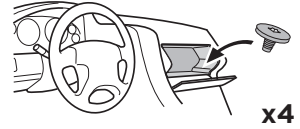

+ 10,5 kg
21,1 lbs = Max: 150 kg
/ 330 lbs

Max 130 km/h
80 Mph

80 km/h
50 Mph

ISO 11154-E

This kit is only for vehicles with fixpoint mounting.

i

2

8 Nm