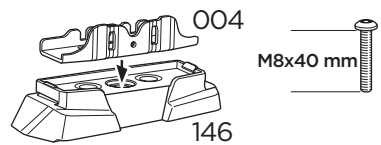

+ 10,5 kg
21,1 lbs = Max: 150 kg
/ 330 lbs

Max 130 km/h
80 Mph

80 km/h
50 Mph

ISO 11154-E

This kit is only for vehicles with fixpoint mounting.

i

2

8 Nm