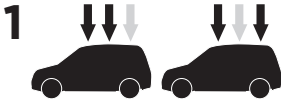

+ 10,5 kg
21,1 lbs = Max: 150 kg
/ 330 lbs

Max 130 km/h
80 Mph

80 km/h
50 Mph

ISO 11154-E

This kit is only for vehicles with fixpoint mounting.

i

2

8 Nm