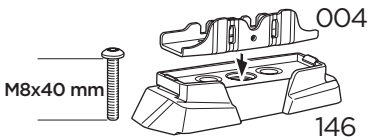

+ 10,5 kg
21,1 lbs = Max: 150 kg
/ 330 lbs

Max 130 km/h
80 Mph

80 km/h
50 Mph

ISO 11154-E

This kit is only for vehicles with fixpoint mounting.

i

2

8 Nm