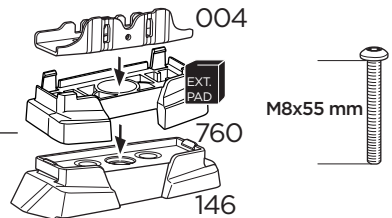

This kit is only for vehicles with fixpoint mounting.

x2

x2