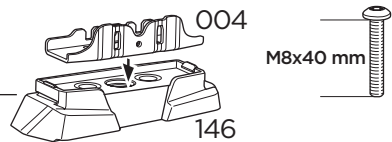

This kit is only for vehicles with fixpoint mounting.

x2

x2