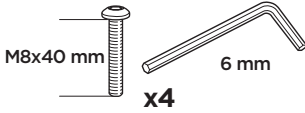

+ 10,5 kg
21,1 lbs = Max: 150 kg
/ 330 lbs

Max 130 km/h
80 Mph

80 km/h
50 Mph

ISO 11154-E

This kit is only for vehicles with fixpoint mounting.

i

2

8 Nm