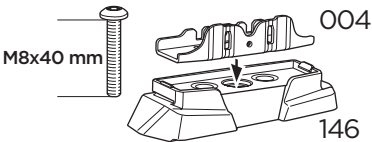

This kit is only for vehicles with fixpoint mounting.

x2

x2