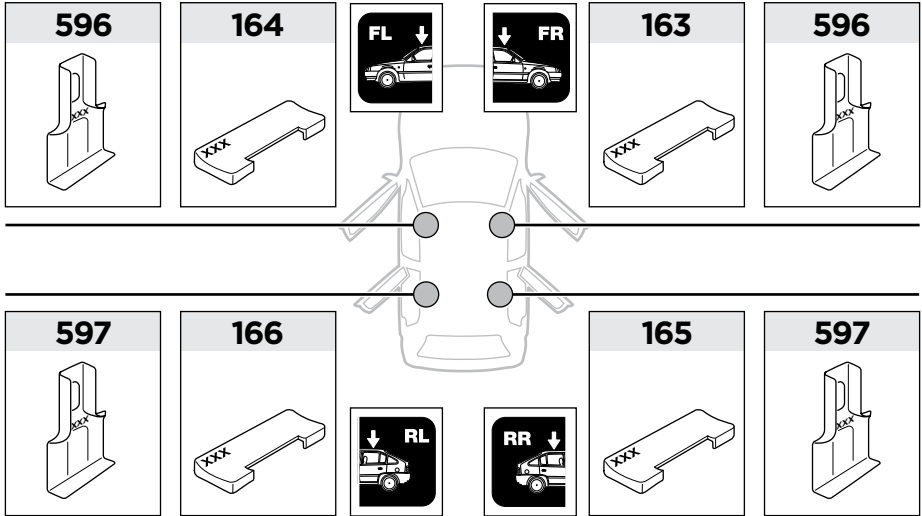

	Y (scale)	Y (mm)	Y (inch)
VOLKSWAGEN Golf V , 3-dr Hatchback, 04-07	29	941	37
VOLKSWAGEN Golf V , 5-dr Hatchback, 04-07	29	941	37
VOLKSWAGEN Golf VI , 3-dr Hatchback, 08-12 / *10-14	29	941	37
VOLKSWAGEN Golf VI , 5-dr Hatchback, 08-12 / *10-14	29	941	37
VOLKSWAGEN GTI V , 3-dr Hatchback, *06-09	29	941	37
VOLKSWAGEN GTI V , 5-dr Hatchback, *06-09	29	941	37
VOLKSWAGEN GTI VI , 3-dr Hatchback, *10-14	29	941	37
VOLKSWAGEN GTI VI , 5-dr Hatchback, *10-14	29	941	37
VOLKSWAGEN Rabbit , 3-dr Hatchback, *06-09	29	941	37
VOLKSWAGEN Rabbit , 5-dr Hatchback, *06-09	29	941	37

2

VOLKSWAGEN Golf V, 3-dr Hatchback, 04-07

VOLKSWAGEN Golf V, 5-dr Hatchback, 04-07

VOLKSWAGEN Golf VI, 3-dr Hatchback, 08-12 / *10-14

VOLKSWAGEN Golf VI, 5-dr Hatchback, 08-12 / *10-14

VOLKSWAGEN GTI V, 3-dr Hatchback, *06-09

VOLKSWAGEN GTI V, 5-dr Hatchback, *06-09

VOLKSWAGEN GTI VI, 3-dr Hatchback, *10-14

VOLKSWAGEN GTI VI, 5-dr Hatchback, *10-14

VOLKSWAGEN Rabbit, 3-dr Hatchback, *06-09

VOLKSWAGEN Rabbit, 5-dr Hatchback, *06-09