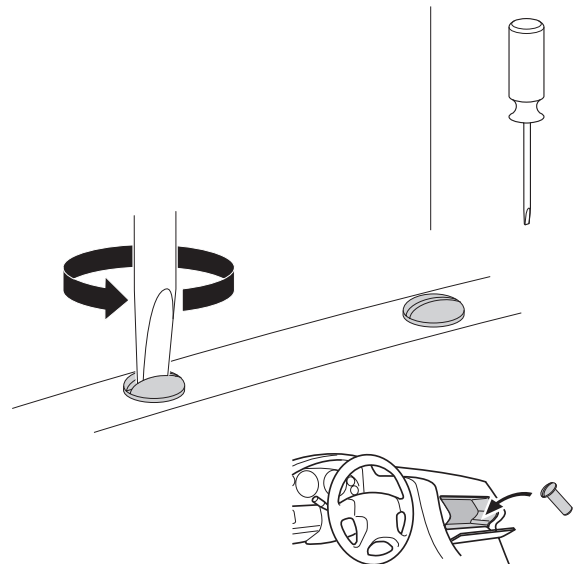

## Kit 187019

MERCEDES Vito, 4-dr VAN, 04-14, 15-

ISO 11154-E

This kit is only for vehicles with fixpoint mounting.

1

2

3

4