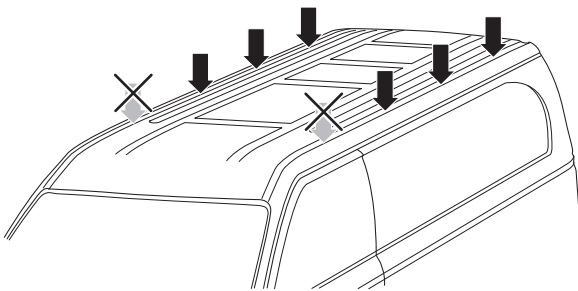

## Kit 187019

MERCEDES Vito, 4-dr VAN, 04-14, 15-

ISO 11154-E

This kit is only for vehicles with fixpoint mounting.

1

2

3

4