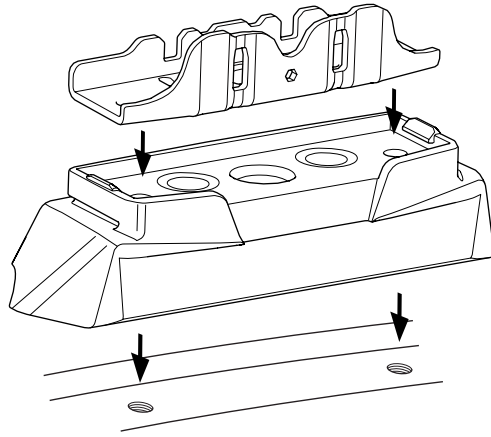

## Kit 187019

MERCEDES Vito, 4-dr VAN, 04-14, 15-

ISO 11154-E

This kit is only for vehicles with fixpoint mounting.

1

2

3

4