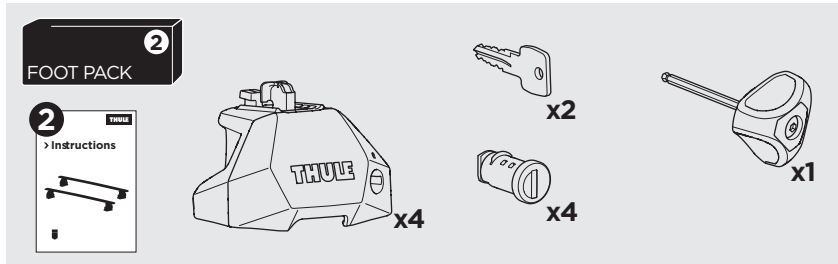

## Kit 187019

MERCEDES Vito, 4-dr VAN, 04-14, 15-

ISO 11154-E

This kit is only for vehicles with fixpoint mounting.

1

2

3

4