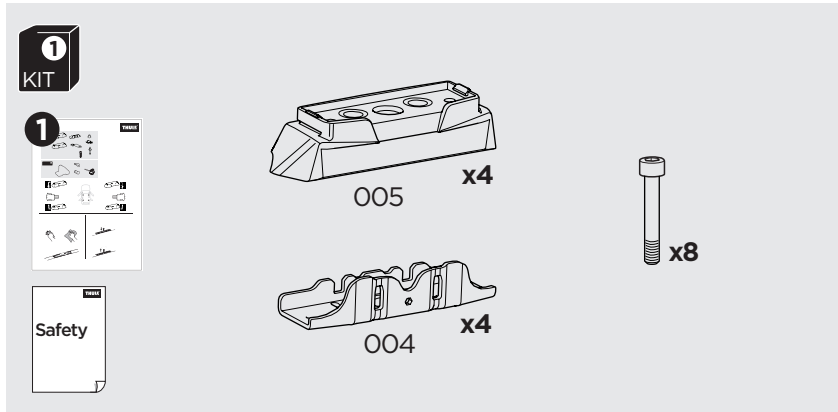

## Kit 187019

MERCEDES Vito, 4-dr VAN, 04-14, 15-

ISO 11154-E

This kit is only for vehicles with fixpoint mounting.

1

2

3

4