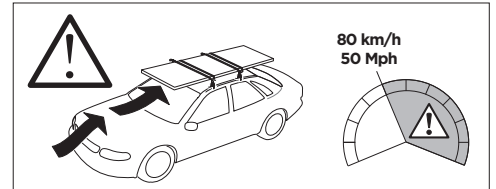

## Kit 187019

MERCEDES Vito, 4-dr VAN, 04-14, 15-

ISO 11154-E

This kit is only for vehicles with fixpoint mounting.

1

2

3

4