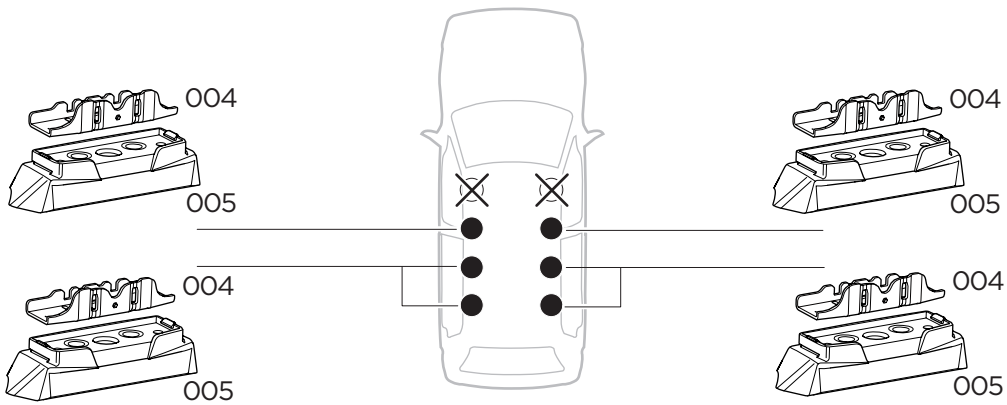

## Kit 187019

MERCEDES Vito, 4-dr VAN, 04-14, 15-

ISO 11154-E

This kit is only for vehicles with fixpoint mounting.

1

2

3

4