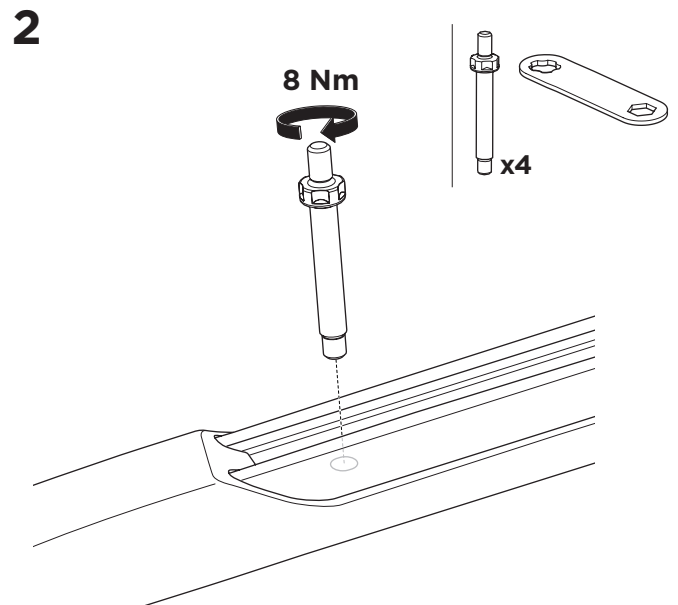

1

Kit 187003

JEEP Grand Cherokee, 5-dr SUV, 11-21

ISO 11154-E

This kit is only for vehicles with fixpoint mounting.

1 KIT

2 FOOT PACK

3