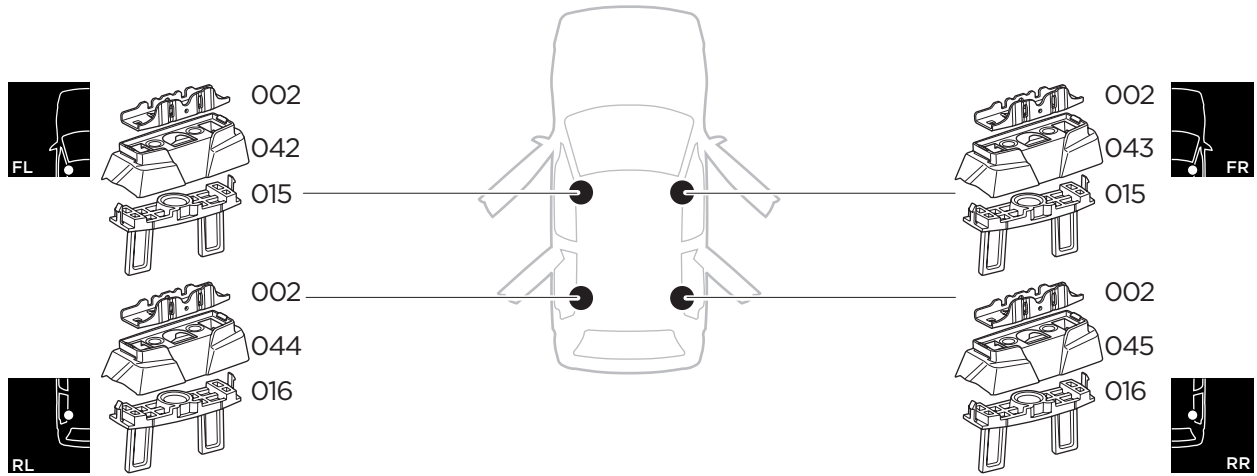

1

Kit 187003

JEEP Grand Cherokee, 5-dr SUV, 11-21

ISO 11154-E

This kit is only for vehicles with fixpoint mounting.

1 KIT

2 FOOT PACK

3