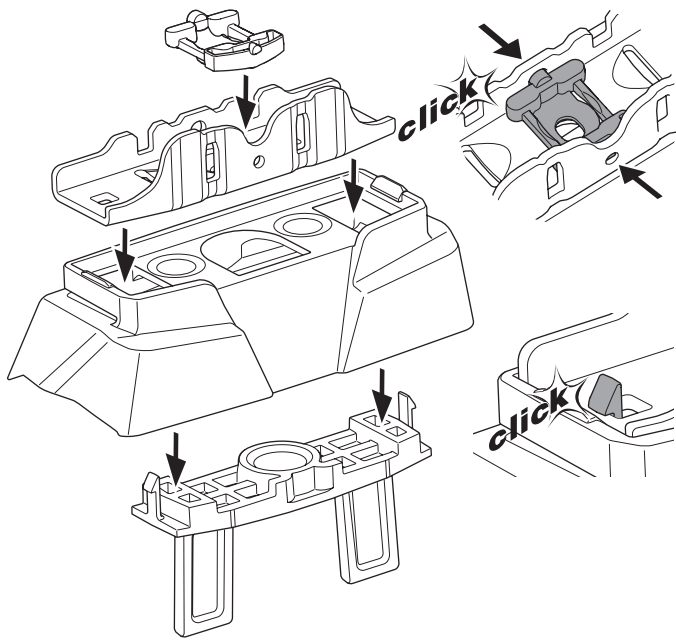

1

Kit 187003

JEEP Grand Cherokee, 5-dr SUV, 11-21

ISO 11154-E

This kit is only for vehicles with fixpoint mounting.

1 KIT

2 FOOT PACK

3