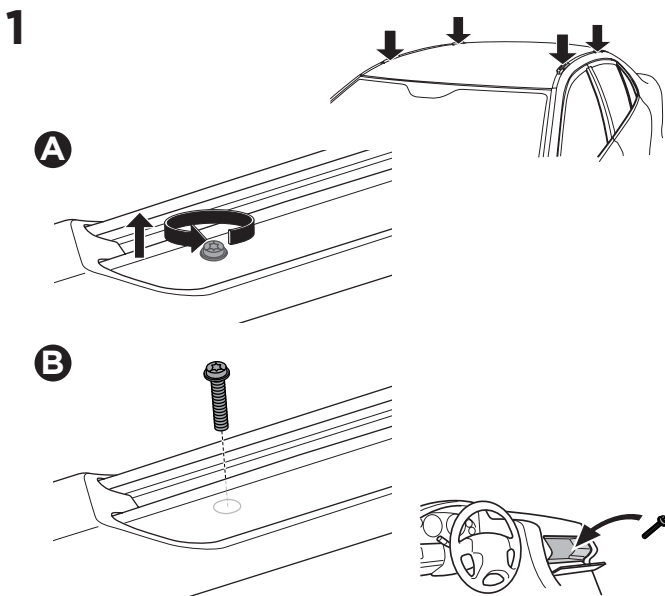

1

Kit 187003

JEEP Grand Cherokee, 5-dr SUV, 11-21

ISO 11154-E

This kit is only for vehicles with fixpoint mounting.

1 KIT

2 FOOT PACK

3