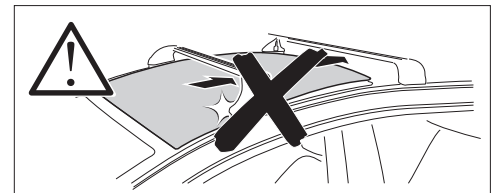

1

Kit 186145

PEUGEOT 308 SW, 5-dr Estate, 22-

ISO 11154-E

This kit is only for vehicles with flush railing.

1 KIT

Safety

O46 x4   O66 x4   O32 x4   Spare Part 54201 x4

Max: 60 kg / 132 lbs

Max 130 km/h / 80 Mph

2 FOOT PACK

> Instructions

THULE x4   4 Nm x1

80 km/h / 50 Mph