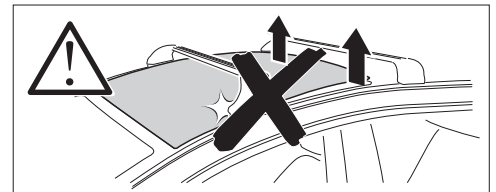

1

Kit 187101

TOYOTA Corolla Cross, 5-dr SUV, 21-

ISO 11154-E

This kit is only for vehicles with fixpoint mounting.

3

4

5