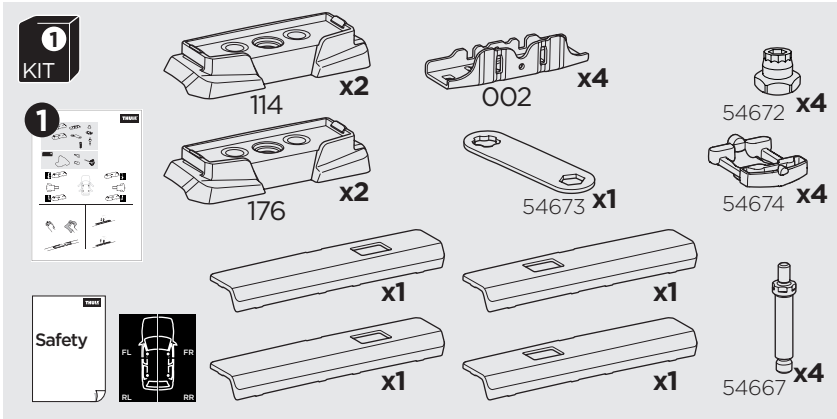

1

Kit 187101

TOYOTA Corolla Cross, 5-dr SUV, 21-

ISO 11154-E

This kit is only for vehicles with fixpoint mounting.

3

4

5