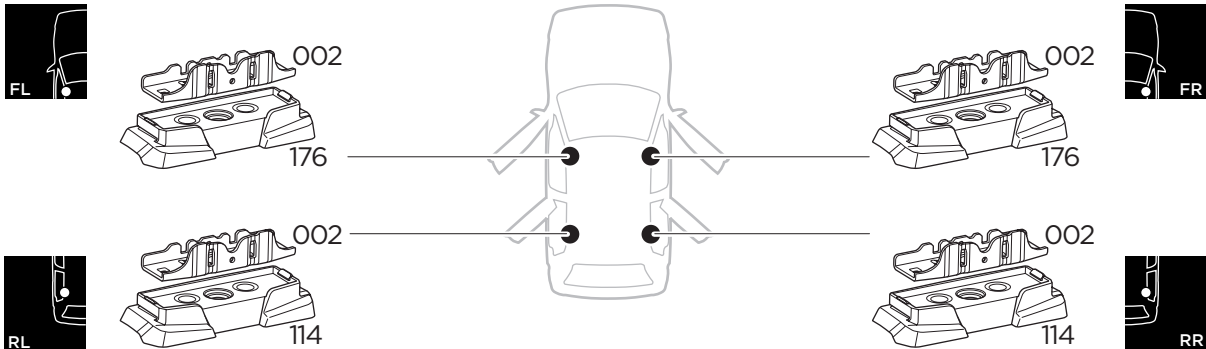

1

Kit 187101

TOYOTA Corolla Cross, 5-dr SUV, 21-

ISO 11154-E

This kit is only for vehicles with fixpoint mounting.

3

4

5