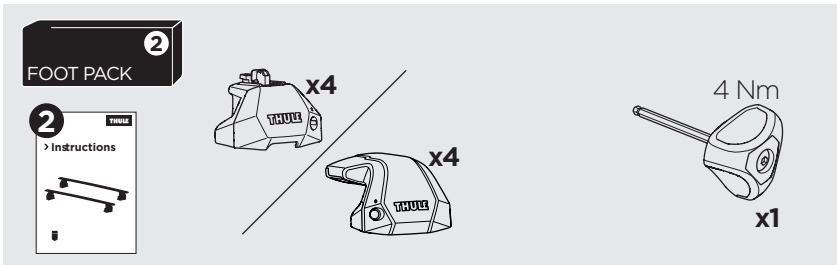

1

Kit 187101

TOYOTA Corolla Cross, 5-dr SUV, 21-

ISO 11154-E

This kit is only for vehicles with fixpoint mounting.

3

4

5