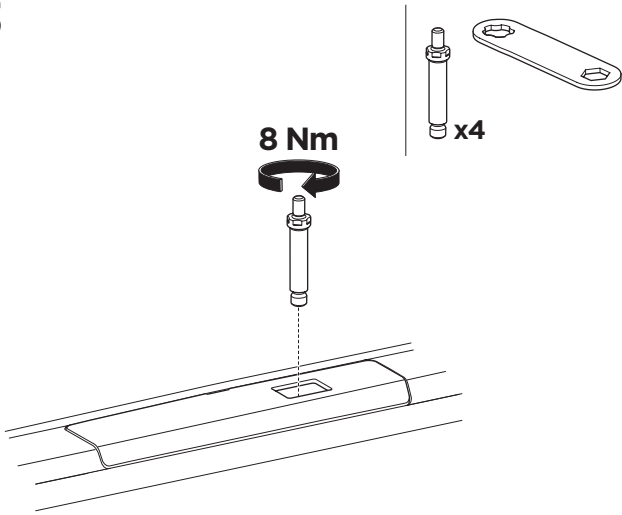

1

Kit 187101

TOYOTA Corolla Cross, 5-dr SUV, 21-

ISO 11154-E

This kit is only for vehicles with fixpoint mounting.

3

4

5