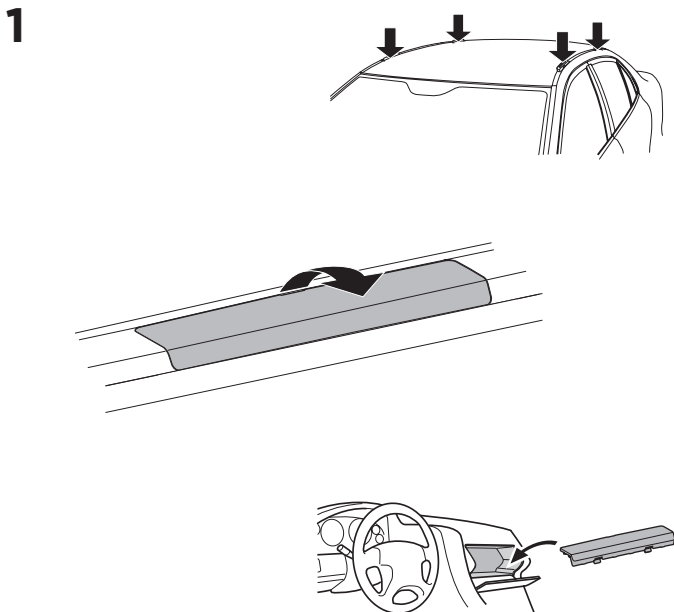

1

Kit 187101

TOYOTA Corolla Cross, 5-dr SUV, 21-

ISO 11154-E

This kit is only for vehicles with fixpoint mounting.

3

4

5