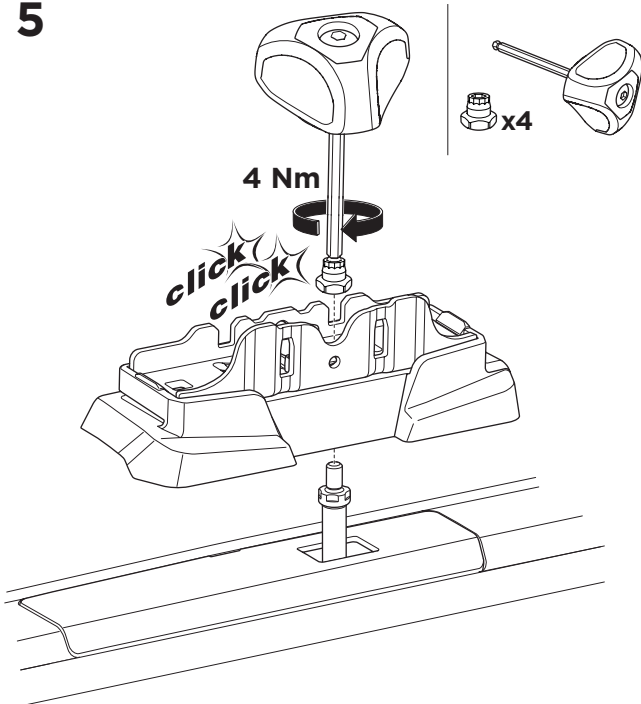

1

Kit 187101

TOYOTA Corolla Cross, 5-dr SUV, 21-

ISO 11154-E

This kit is only for vehicles with fixpoint mounting.

3

4

5