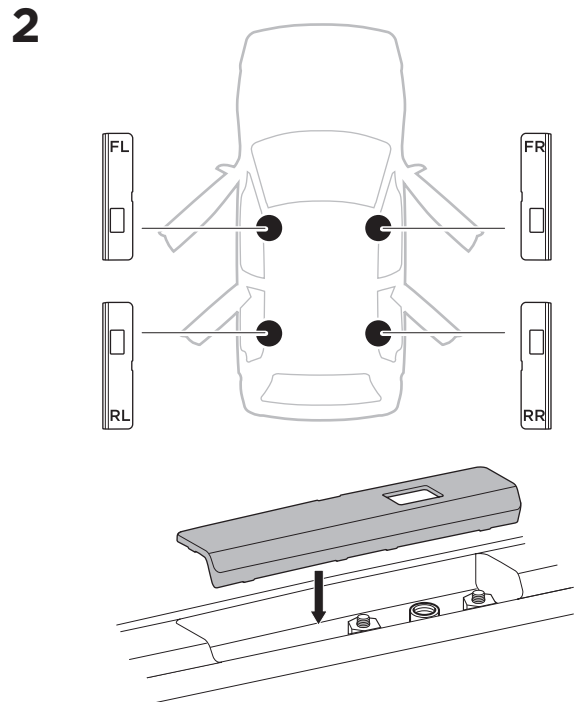

1

Kit 187101

TOYOTA Corolla Cross, 5-dr SUV, 21-

ISO 11154-E

This kit is only for vehicles with fixpoint mounting.

3

4

5