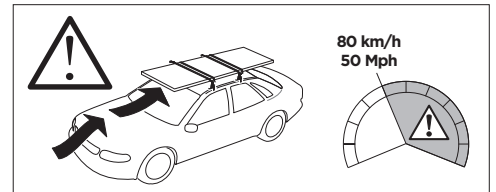

1

Kit 187101

TOYOTA Corolla Cross, 5-dr SUV, 21-

ISO 11154-E

This kit is only for vehicles with fixpoint mounting.

3

4

5