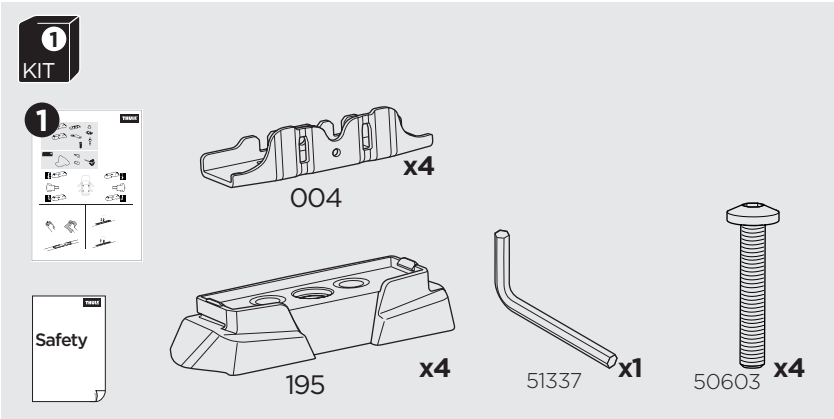

1

Kit 187082

VOLKSWAGEN Multivan (T7), 4-dr MPV, 22-

ISO 11154-E

This kit is only for vehicles with fixpoint mounting.

1

2

3

4

i

5

8 Nm

x4

i

A