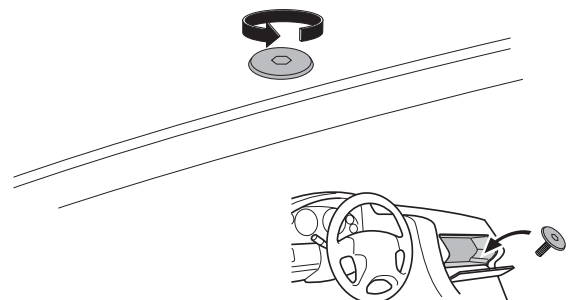

1

Kit 187082

VOLKSWAGEN Multivan (T7), 4-dr MPV, 22-

ISO 11154-E

This kit is only for vehicles with fixpoint mounting.

1

2

3