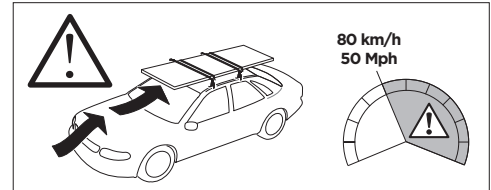

1

Kit 187082

VOLKSWAGEN Multivan (T7), 4-dr MPV, 22-

ISO 11154-E

This kit is only for vehicles with fixpoint mounting.

1

2

3