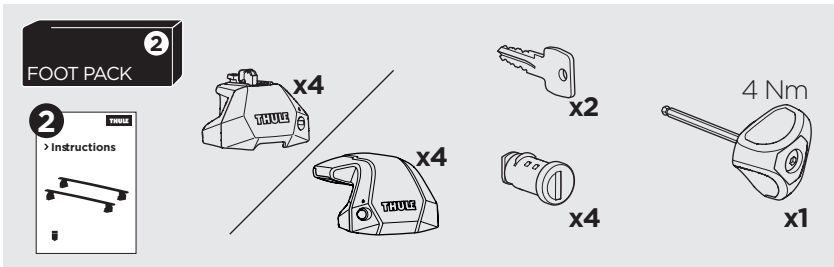

1

Kit 187082

VOLKSWAGEN Multivan (T7), 4-dr MPV, 22-

ISO 11154-E

This kit is only for vehicles with fixpoint mounting.

1

2

3