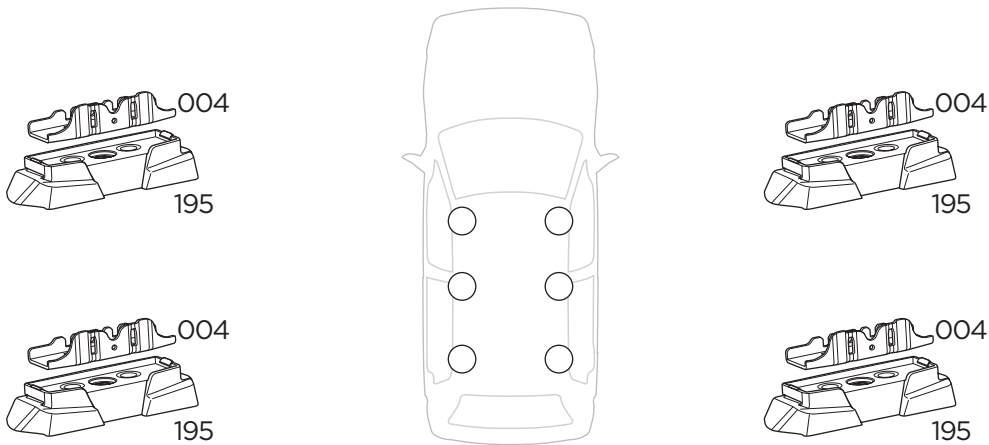

1

Kit 187082

VOLKSWAGEN Multivan (T7), 4-dr MPV, 22-

ISO 11154-E

This kit is only for vehicles with fixpoint mounting.

1

2

3

4

i

5

8 Nm

x4

i

A