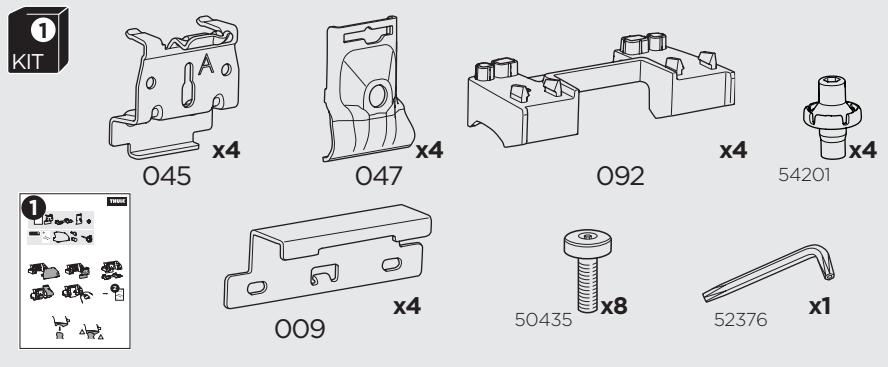

1

Kit 186084 HONDA CR-V (RW/RT), 5-dr SUV, *17- / 19-

*North America

ISO 11154-E

This kit is only for vehicles with flush railing.

1 KIT

3

1 KIT + **2** FOOT PACK