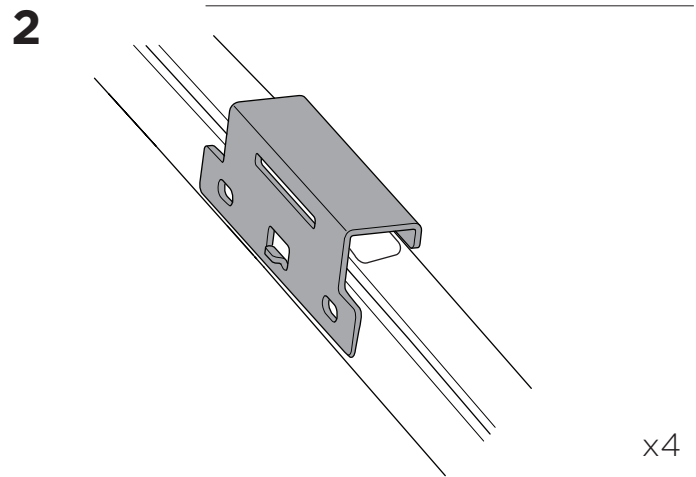

1

Kit 186084 HONDA CR-V (RW/RT), 5-dr SUV, *17- / 19-

*North America

ISO 11154-E

This kit is only for vehicles with flush railing.

1 KIT

3

1 KIT + **2** FOOT PACK