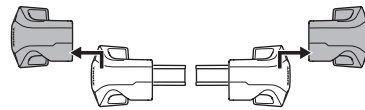

1 KIT + **2** FOOT PACK

1

Evo

Edge

2

3

B

4

5

2

> Instructions

2

Click
Click

4 Nm

i