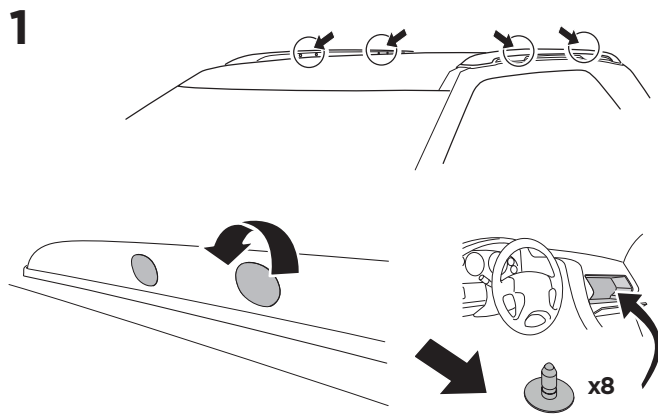

1

Kit 186084 HONDA CR-V (RW/RT), 5-dr SUV, *17- / 19-

*North America

ISO 11154-E

This kit is only for vehicles with flush railing.

1 KIT

3

1 KIT + **2** FOOT PACK