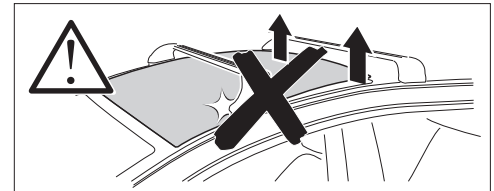

1

Kit 186084 HONDA CR-V (RW/RT), 5-dr SUV, *17- / 19-

*North America

ISO 11154-E

This kit is only for vehicles with flush railing.

1 KIT

3

1 KIT + **2** FOOT PACK