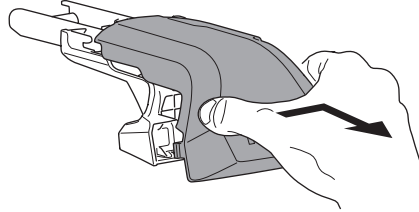

1 KIT + **2** FOOT PACK

1

Evo

Edge

2

3

B

4

5

2

> Instructions

2

Click
Click

4 Nm

i