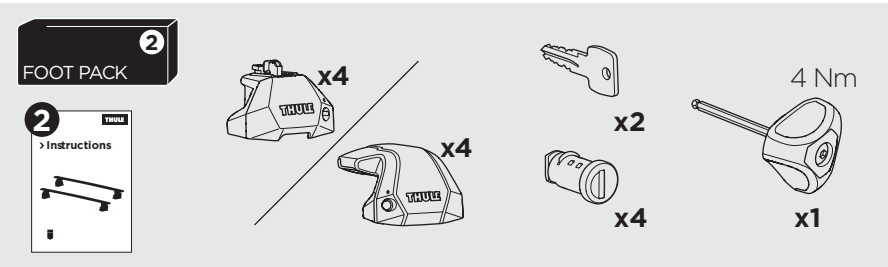

1

Kit 186084 HONDA CR-V (RW/RT), 5-dr SUV, *17- / 19-

*North America

ISO 11154-E

This kit is only for vehicles with flush railing.

1 KIT

3

1 KIT + **2** FOOT PACK