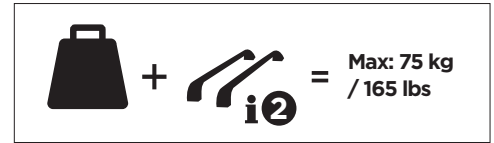

1

Kit 186084 HONDA CR-V (RW/RT), 5-dr SUV, *17- / 19-

*North America

ISO 11154-E

This kit is only for vehicles with flush railing.

1 KIT

3

1 KIT + **2** FOOT PACK