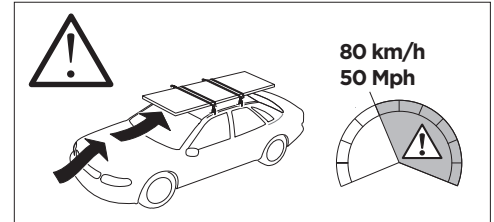

1

Kit 186084 HONDA CR-V (RW/RT), 5-dr SUV, *17- / 19-

*North America

ISO 11154-E

This kit is only for vehicles with flush railing.

1 KIT

3

1 KIT + **2** FOOT PACK