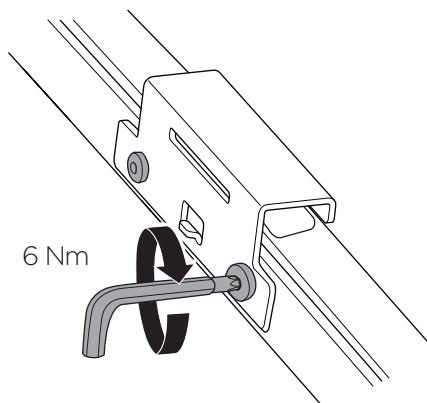

1

Kit 186084 HONDA CR-V (RW/RT), 5-dr SUV, *17- / 19-

*North America

ISO 11154-E

This kit is only for vehicles with flush railing.

1 KIT

3

1 KIT + **2** FOOT PACK