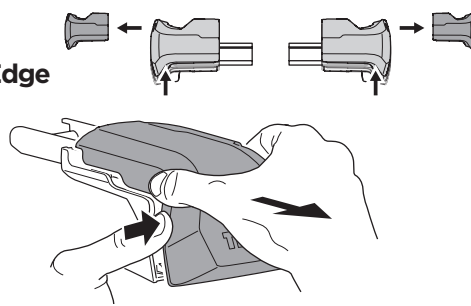

1

Kit 186008

HYUNDAI Palisade, 5-dr SUV, 19- / *20-
HYUNDAI Santa Fe (TM), 5-dr SUV, 18- / *19-

*North America

ISO 11154-E

This kit is only for vehicles with flush railing.

1

Evo

Edge

2

3

4

5