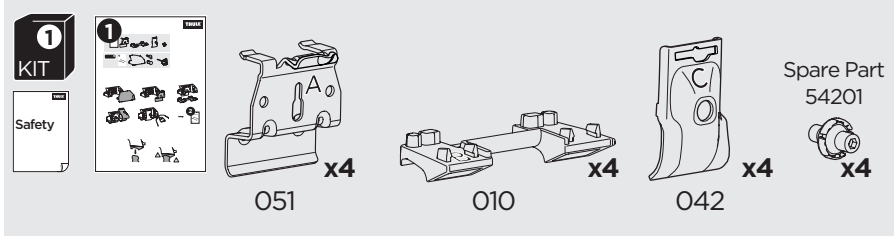

1

Kit 186008

HYUNDAI Palisade, 5-dr SUV, 19- / *20-
HYUNDAI Santa Fe (TM), 5-dr SUV, 18- / *19-

*North America

ISO 11154-E

This kit is only for vehicles with flush railing.

1

Evo