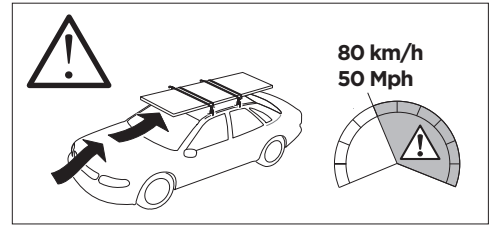

## Kit 186159 HONDA CR-V (Mk. VI), 5-dr SUV, 23-

ISO 11154-E  
THULE  
GUARANTEE  
THULE.COM

This kit is only for vehicles with flush railing.

**1** KIT + **2** FOOT PACK

**1**

Evo

Edge

**2**