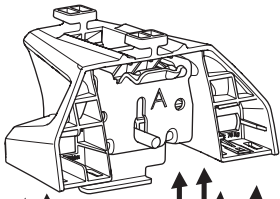

## Kit 186159 HONDA CR-V (Mk. VI), 5-dr SUV, 23-

ISO 11154-E  
THULE  
GUARANTEE  
THULE.COM

This kit is only for vehicles with flush railing.

**1** KIT + **2** FOOT PACK

**1**

Evo

Edge

**2**

**3**

B

**4**

**5**

**2** THULE

> Instructions

**2**