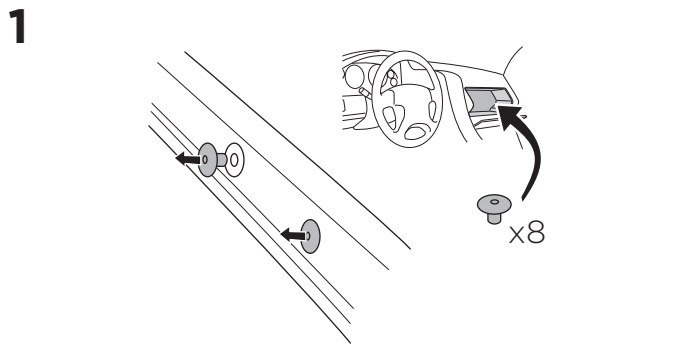

## Kit 186159 HONDA CR-V (Mk. VI), 5-dr SUV, 23-

ISO 11154-E  
THULE  
GUARANTEE  
THULE.COM

This kit is only for vehicles with flush railing.

**1** KIT + **2** FOOT PACK

**1**

Evo

Edge

**2**