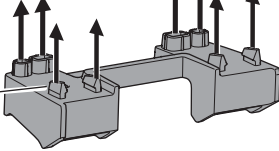

1 KIT + **2** FOOT PACK

1

Evo

Edge

2

3

B

4

5

2 THULE

> Instructions

2