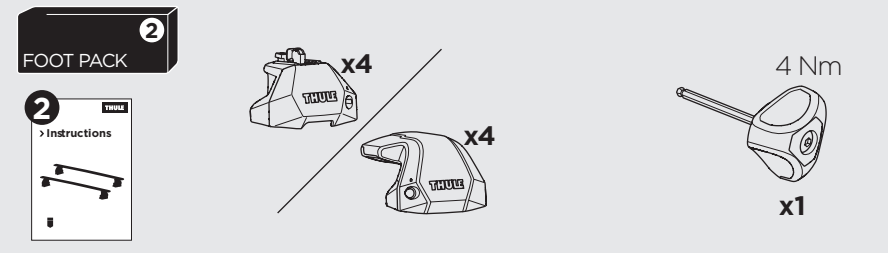

## Kit 186159 HONDA CR-V (Mk. VI), 5-dr SUV, 23-

ISO 11154-E  
THULE  
GUARANTEE  
THULE.COM

This kit is only for vehicles with flush railing.

**1** KIT + **2** FOOT PACK

**1**

Evo

Edge

**2**