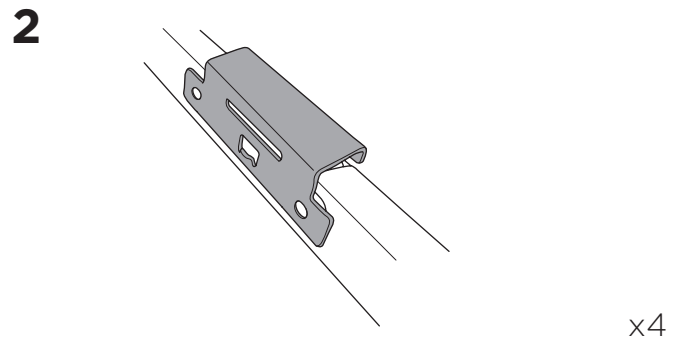

## Kit 186159 HONDA CR-V (Mk. VI), 5-dr SUV, 23-

ISO 11154-E  
THULE  
GUARANTEE  
THULE.COM

This kit is only for vehicles with flush railing.

**1** KIT + **2** FOOT PACK

**1**

Evo

Edge

**2**