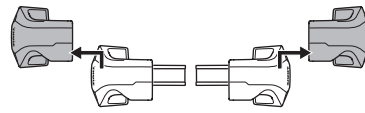

## Kit 186159 HONDA CR-V (Mk. VI), 5-dr SUV, 23-

ISO 11154-E  
THULE  
GUARANTEE  
THULE.COM

This kit is only for vehicles with flush railing.

**1** KIT + **2** FOOT PACK

**1**

Evo

Edge

**2**

**3**

B

**4**

**5**

**2** THULE

> Instructions

**2**