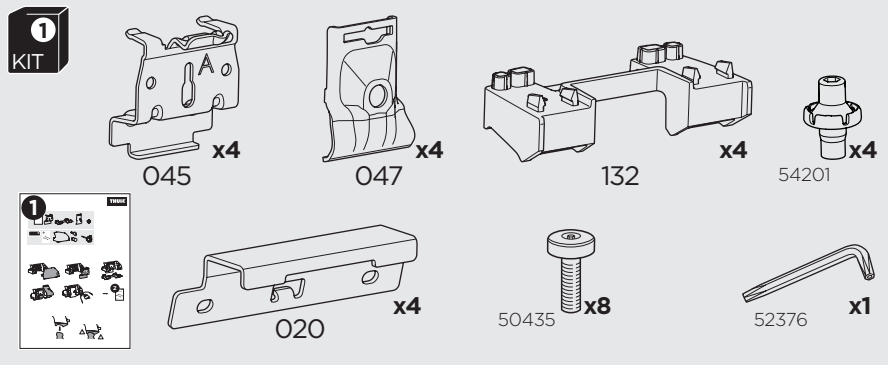

## Kit 186159 HONDA CR-V (Mk. VI), 5-dr SUV, 23-

ISO 11154-E  
THULE  
GUARANTEE  
THULE.COM

This kit is only for vehicles with flush railing.

**1** KIT + **2** FOOT PACK

**1**

Evo

Edge

**2**