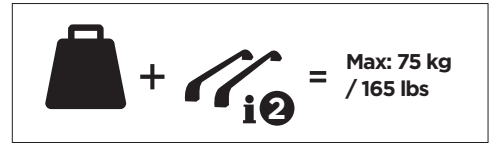

## Kit 186159 HONDA CR-V (Mk. VI), 5-dr SUV, 23-

ISO 11154-E  
THULE  
GUARANTEE  
THULE.COM

This kit is only for vehicles with flush railing.

**1** KIT + **2** FOOT PACK

**1**

Evo

Edge

**2**