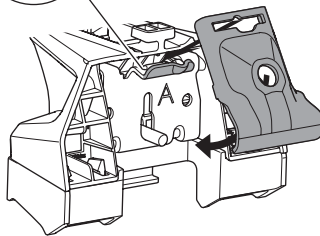

## Kit 186159 HONDA CR-V (Mk. VI), 5-dr SUV, 23-

ISO 11154-E  
THULE  
GUARANTEE  
THULE.COM

This kit is only for vehicles with flush railing.

**1** KIT + **2** FOOT PACK

**1**

Evo

Edge

**2**

**3**

B

**4**

**5**

**2** THULE

> Instructions

**2**