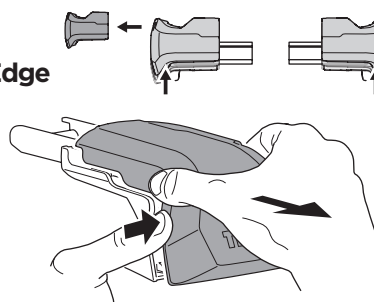

## Kit 186033

KIA Sorento, 5-dr SUV, 15-20 / \*16-21

\*North America

ISO 11154-E

This kit is only for vehicles with flush railing.

1

Evo

Edge