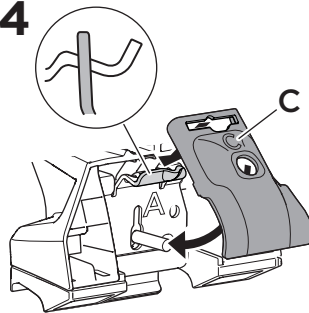

1

Kit 186033

KIA Sorento, 5-dr SUV, 15-20 / *16-21

*North America

ISO 11154-E

This kit is only for vehicles with flush railing.

1

Evo

Edge

2

3

4

5

2