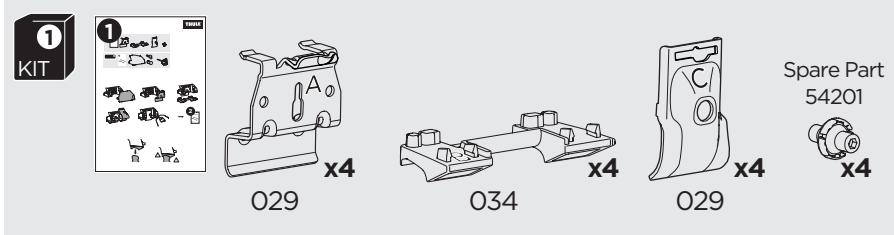

## Kit 186033

KIA Sorento, 5-dr SUV, 15-20 / \*16-21

\*North America

ISO 11154-E

This kit is only for vehicles with flush railing.

1

Evo

Edge