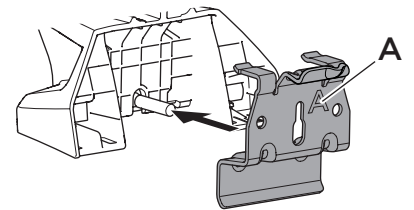

1

Kit 186033

KIA Sorento, 5-dr SUV, 15-20 / *16-21

*North America

ISO 11154-E

This kit is only for vehicles with flush railing.

1

Evo

Edge

2

3

4

5

2