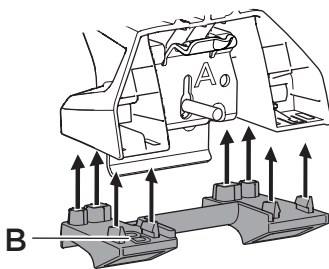

1

Kit 186033

KIA Sorento, 5-dr SUV, 15-20 / *16-21

*North America

ISO 11154-E

This kit is only for vehicles with flush railing.

1

Evo

Edge

2

3

4

5

2