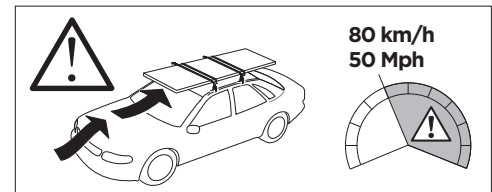

## Kit 186033

KIA Sorento, 5-dr SUV, 15-20 / \*16-21

\*North America

ISO 11154-E

This kit is only for vehicles with flush railing.

1

Evo

Edge