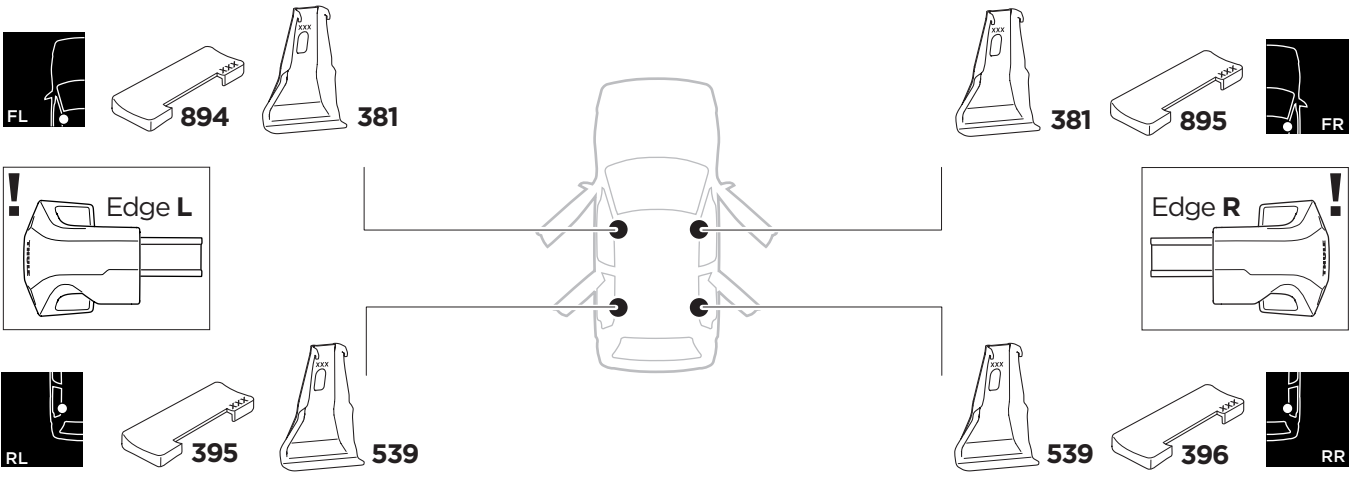

# 1

## Kit 145318

PEUGEOT 308 (P5), 5-dr Hatchback, 22- (Without glass roof)

ISO 11154-E

5562192001

Bring your life  
thule.com

THULE WingBar Evo	THULE WingBar Edge	THULE WingBar	THULE SquareBar Evo	<b>Evo X (scale)</b>	<b>Edge X (scale)</b>
<b>PEUGEOT 308 (P5), 5-dr Hatchback, 22-</b>				<b>36</b>	<b>G</b>

THULE ProBar Evo	THULE SlideBar Evo	<b>X (mm/inch)</b>		
<b>PEUGEOT 308 (P5), 5-dr Hatchback, 22-</b>		<b>1011 mm / 39 3/4"</b>		

THULE WingBar Evo	THULE WingBar Edge	THULE WingBar	THULE SquareBar Evo	<b>Evo Y (scale)</b>	<b>Edge Y (scale)</b>
<b>PEUGEOT 308 (P5), 5-dr Hatchback, 22-</b>				<b>30</b>	<b>A</b>

THULE ProBar Evo	THULE SlideBar Evo	<b>Y (mm/inch)</b>		
<b>PEUGEOT 308 (P5), 5-dr Hatchback, 22-</b>		<b>951 mm / 37 1/2"</b>		

	<b>W (mm/inch)</b>	<b>Z (mm/inch)</b>
<b>PEUGEOT 308 (P5), 5-dr Hatchback, 22-</b>	<b>720 mm / 28 3/8"</b>	<b>280 mm / 11"</b>