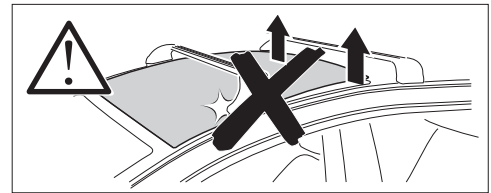

## Kit 145318

PEUGEOT 308 (P5), 5-dr Hatchback, 22- (Without glass roof)

ISO 11154-E

5562192001

Bring your life  
thule.com

THULE WingBar Evo	THULE WingBar Edge	THULE WingBar	THULE SquareBar Evo	<b>Evo X (scale)</b>	<b>Edge X (scale)</b>
<b>PEUGEOT 308 (P5), 5-dr Hatchback, 22-</b>				<b>36</b>	<b>G</b>