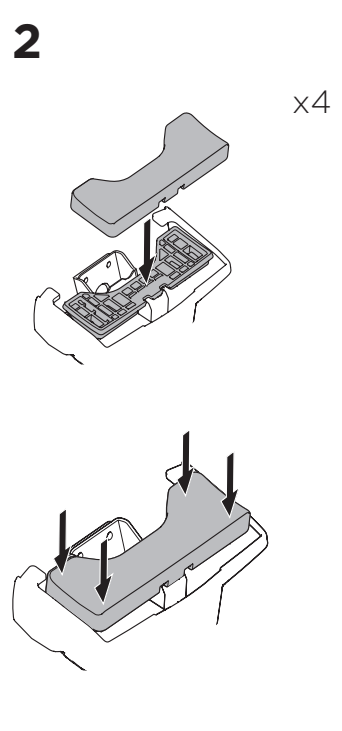

## Kit 145318

PEUGEOT 308 (P5), 5-dr Hatchback, 22- (Without glass roof)

ISO 11154-E

5562192001

Bring your life  
thule.com

THULE WingBar Evo	THULE WingBar Edge	THULE WingBar	THULE SquareBar Evo	<b>Evo X (scale)</b>	<b>Edge X (scale)</b>
<b>PEUGEOT 308 (P5), 5-dr Hatchback, 22-</b>				<b>36</b>	<b>G</b>

THULE ProBar Evo	THULE SlideBar Evo	<b>X (mm/inch)</b>		
<b>PEUGEOT 308 (P5), 5-dr Hatchback, 22-</b>		<b>1011 mm / 39 3/4"</b>		

THULE WingBar Evo	THULE WingBar Edge	THULE WingBar	THULE SquareBar Evo	<b>Evo Y (scale)</b>	<b>Edge Y (scale)</b>
<b>PEUGEOT 308 (P5), 5-dr Hatchback, 22-</b>				<b>30</b>	<b>A</b>

THULE ProBar Evo	THULE SlideBar Evo	<b>Y (mm/inch)</b>		
<b>PEUGEOT 308 (P5), 5-dr Hatchback, 22-</b>		<b>951 mm / 37 1/2"</b>		

	<b>W (mm/inch)</b>	<b>Z (mm/inch)</b>
<b>PEUGEOT 308 (P5), 5-dr Hatchback, 22-</b>	<b>720 mm / 28 3/8"</b>	<b>280 mm / 11"</b>