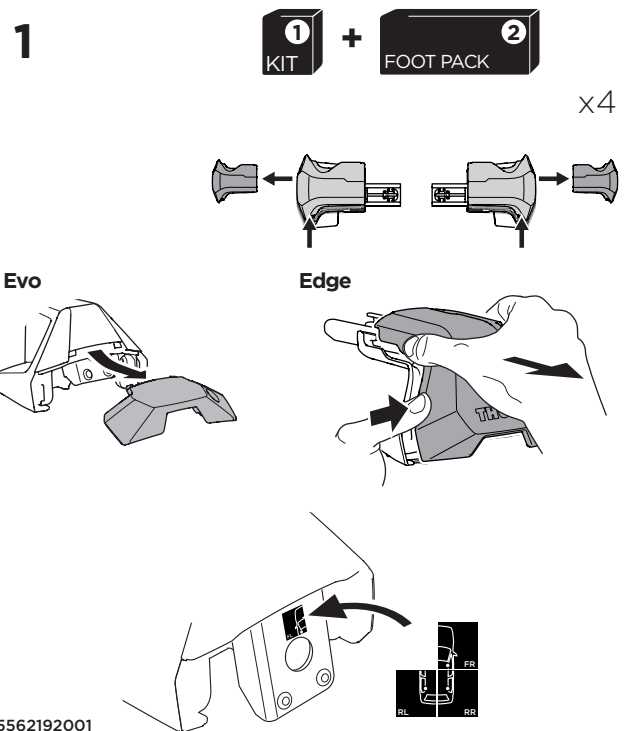

## Kit 145318

PEUGEOT 308 (P5), 5-dr Hatchback, 22- (Without glass roof)

ISO 11154-E

5562192001

Bring your life  
thule.com

THULE WingBar Evo	THULE WingBar Edge	THULE WingBar	THULE SquareBar Evo	<b>Evo X (scale)</b>	<b>Edge X (scale)</b>
<b>PEUGEOT 308 (P5), 5-dr Hatchback, 22-</b>				<b>36</b>	<b>G</b>

THULE ProBar Evo	THULE SlideBar Evo	<b>X (mm/inch)</b>		
<b>PEUGEOT 308 (P5), 5-dr Hatchback, 22-</b>		<b>1011 mm / 39 3/4"</b>		

THULE WingBar Evo	THULE WingBar Edge	THULE WingBar	THULE SquareBar Evo	<b>Evo Y (scale)</b>	<b>Edge Y (scale)</b>
<b>PEUGEOT 308 (P5), 5-dr Hatchback, 22-</b>				<b>30</b>	<b>A</b>