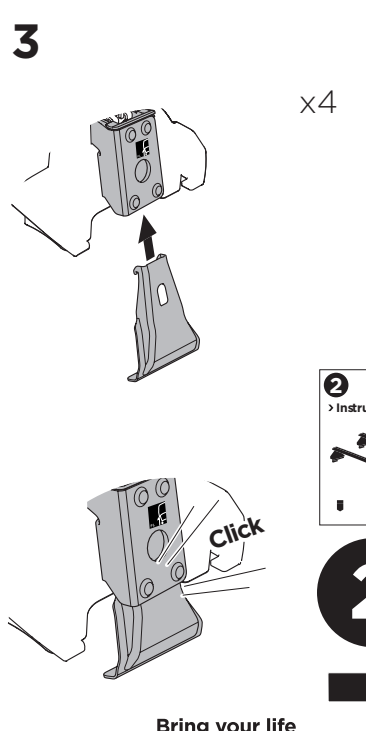

## Kit 145318

PEUGEOT 308 (P5), 5-dr Hatchback, 22- (Without glass roof)

ISO 11154-E

5562192001

Bring your life  
thule.com

THULE WingBar Evo	THULE WingBar Edge	THULE WingBar	THULE SquareBar Evo	<b>Evo X (scale)</b>	<b>Edge X (scale)</b>
<b>PEUGEOT 308 (P5), 5-dr Hatchback, 22-</b>				<b>36</b>	<b>G</b>