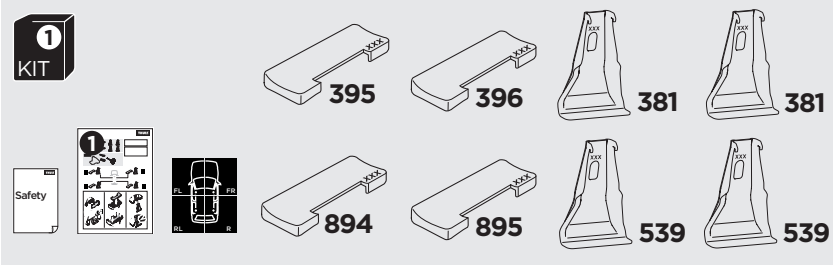

# 1

## Kit 145318

PEUGEOT 308 (P5), 5-dr Hatchback, 22- (Without glass roof)

ISO 11154-E

5562192001

Bring your life  
thule.com

THULE WingBar Evo	THULE WingBar Edge	THULE WingBar	THULE SquareBar Evo	<b>Evo X (scale)</b>	<b>Edge X (scale)</b>
<b>PEUGEOT 308 (P5), 5-dr Hatchback, 22-</b>				<b>36</b>	<b>G</b>

THULE ProBar Evo	THULE SlideBar Evo	<b>X (mm/inch)</b>		
<b>PEUGEOT 308 (P5), 5-dr Hatchback, 22-</b>		<b>1011 mm / 39 3/4"</b>		

THULE WingBar Evo	THULE WingBar Edge	THULE WingBar	THULE SquareBar Evo	<b>Evo Y (scale)</b>	<b>Edge Y (scale)</b>
<b>PEUGEOT 308 (P5), 5-dr Hatchback, 22-</b>				<b>30</b>	<b>A</b>

THULE ProBar Evo	THULE SlideBar Evo	<b>Y (mm/inch)</b>		
<b>PEUGEOT 308 (P5), 5-dr Hatchback, 22-</b>		<b>951 mm / 37 1/2"</b>		

	<b>W (mm/inch)</b>	<b>Z (mm/inch)</b>
<b>PEUGEOT 308 (P5), 5-dr Hatchback, 22-</b>	<b>720 mm / 28 3/8"</b>	<b>280 mm / 11"</b>