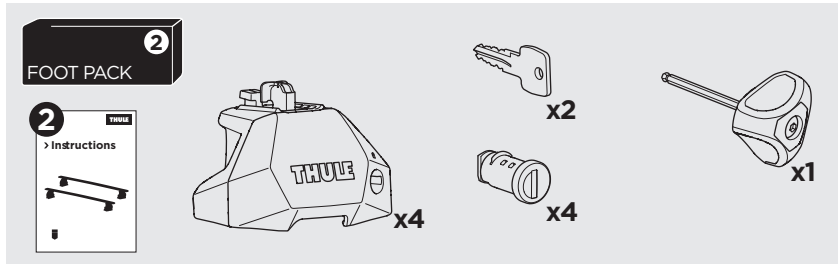

1

Kit 187019

MERCEDES Vito, 4-dr VAN, 04-14, 15-

ISO 11154-E

This kit is only for vehicles with fixpoint mounting.

1

2

3