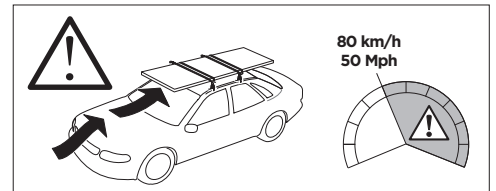

1

Kit 187019

MERCEDES Vito, 4-dr VAN, 04-14, 15-

ISO 11154-E

This kit is only for vehicles with fixpoint mounting.

1

2

3