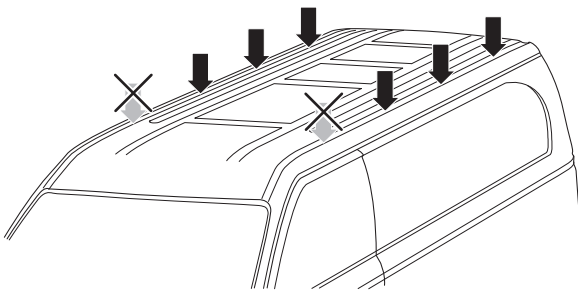

1

Kit 187019

MERCEDES Vito, 4-dr VAN, 04-14, 15-

ISO 11154-E

This kit is only for vehicles with fixpoint mounting.

1

2

3