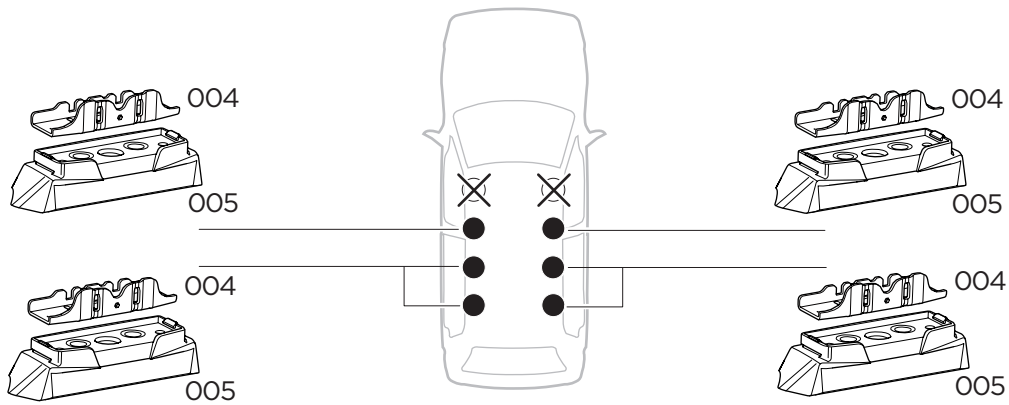

1

Kit 187019

MERCEDES Vito, 4-dr VAN, 04-14, 15-

ISO 11154-E

This kit is only for vehicles with fixpoint mounting.

1

2

3