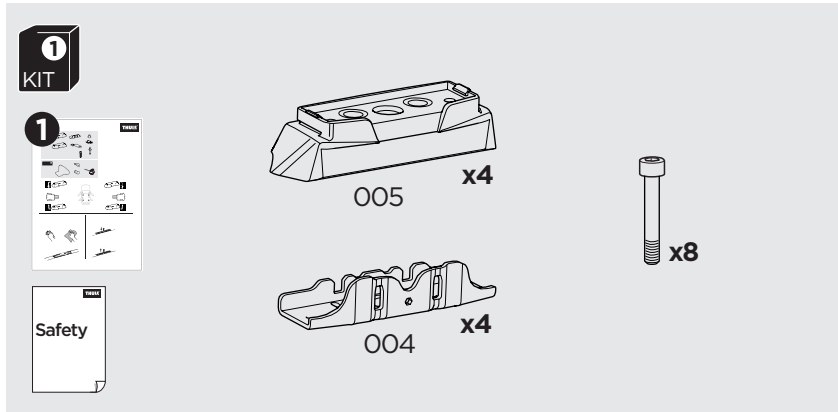

1

Kit 187019

MERCEDES Vito, 4-dr VAN, 04-14, 15-

ISO 11154-E

This kit is only for vehicles with fixpoint mounting.

1

2

3