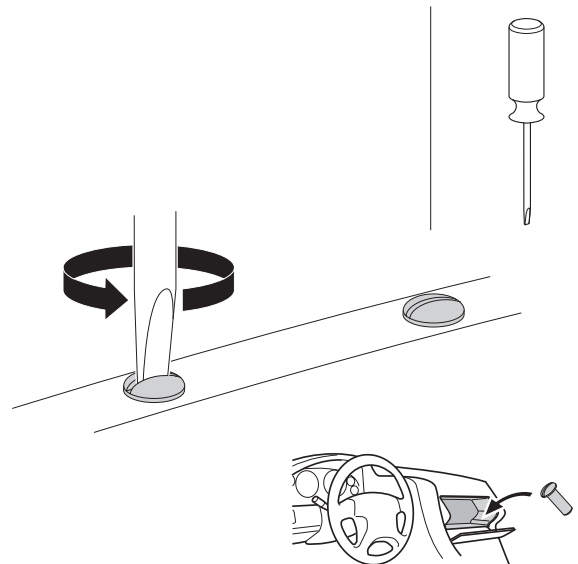

1

Kit 187019

MERCEDES Vito, 4-dr VAN, 04-14, 15-

ISO 11154-E

This kit is only for vehicles with fixpoint mounting.

1

2

3