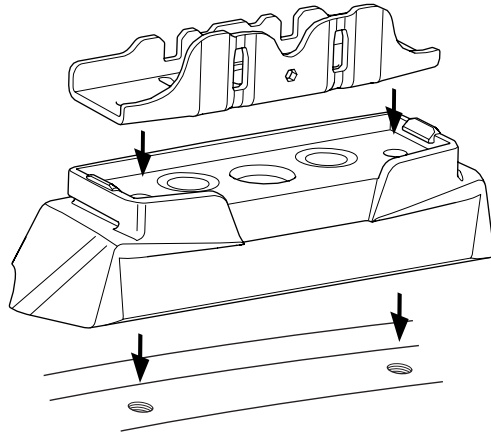

1

Kit 187019

MERCEDES Vito, 4-dr VAN, 04-14, 15-

ISO 11154-E

This kit is only for vehicles with fixpoint mounting.

1

2

3