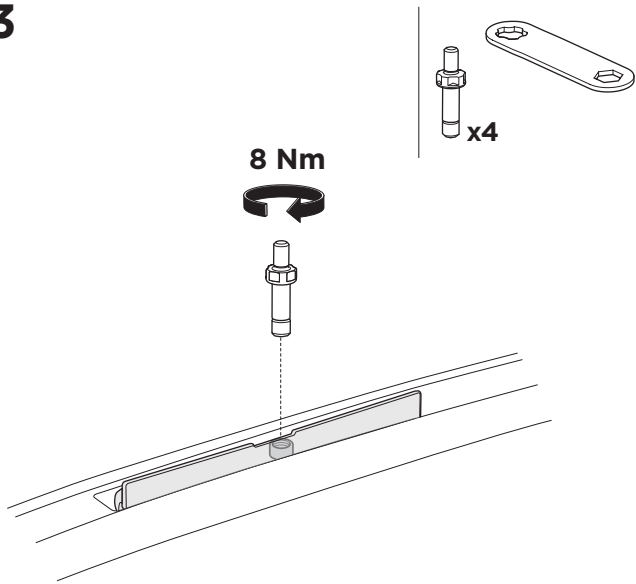

1

Kit 187130

BMW i4, 5-dr Hatchback, 22-
BMW 4-Series Gran Coupé (G26), 5-dr Hatchback, 22-

ISO 11154-E

This kit is only for vehicles with fixpoint mounting.

3

4

5