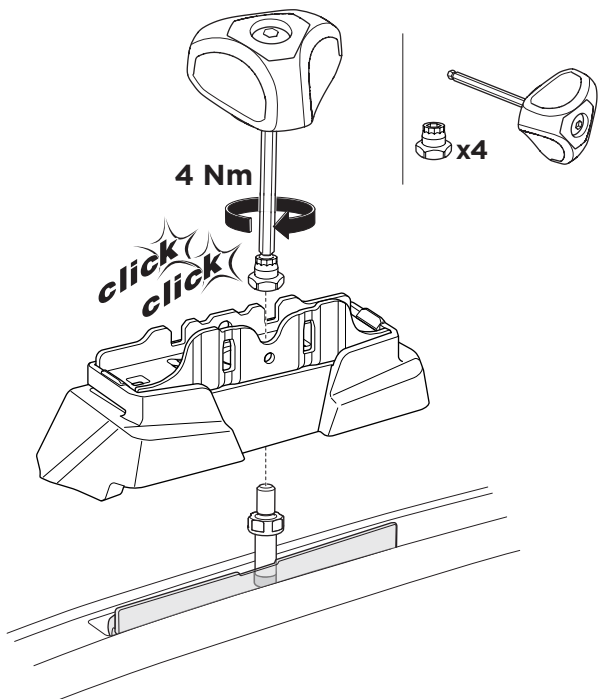

1

Kit 187130

BMW i4, 5-dr Hatchback, 22-
BMW 4-Series Gran Coupé (G26), 5-dr Hatchback, 22-

ISO 11154-E

This kit is only for vehicles with fixpoint mounting.

3

4

5