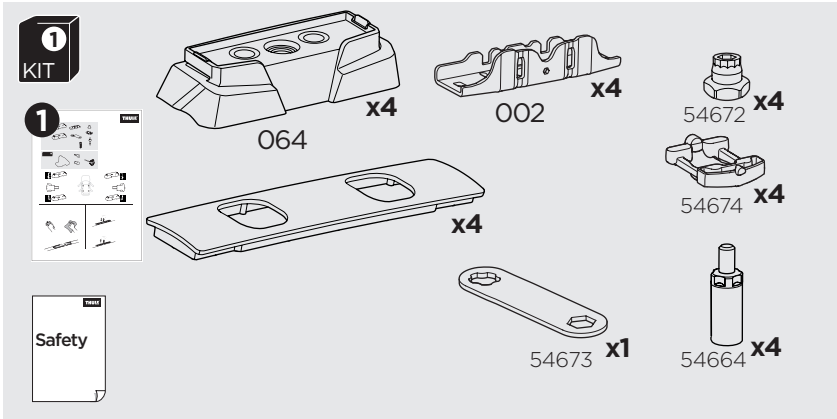

1

Kit 187028

HYUNDAI i40, 5-dr Estate, 11-

ISO 11154-E

This kit is only for vehicles with fixpoint mounting.

3

4

5