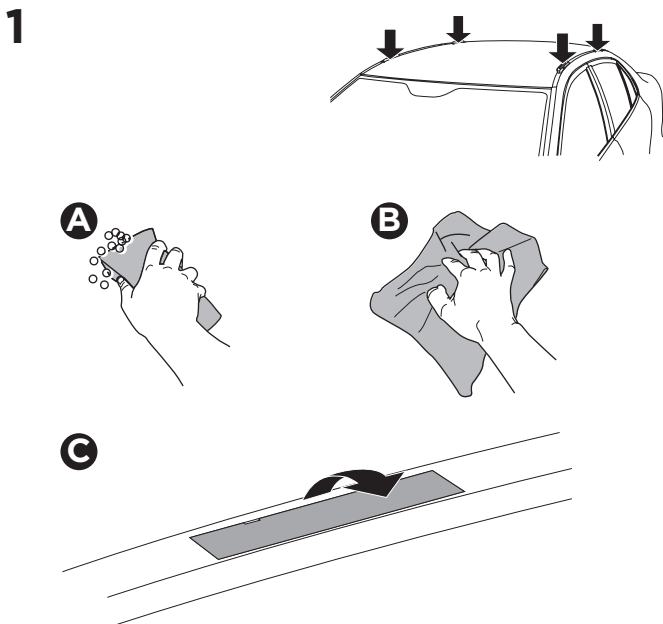

1

Kit 187028

HYUNDAI i40, 5-dr Estate, 11-

ISO 11154-E

This kit is only for vehicles with fixpoint mounting.

3

4

5