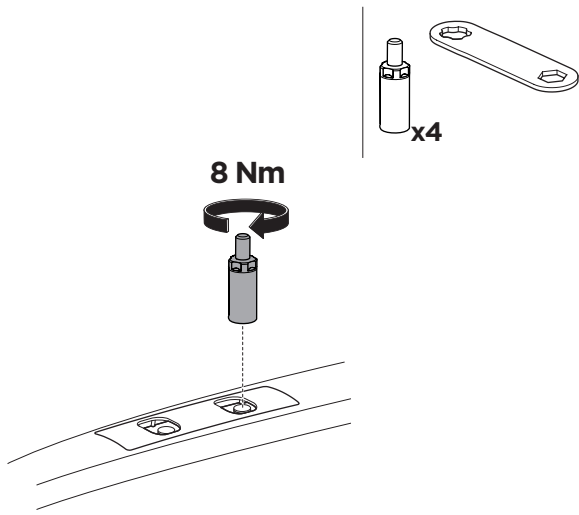

1

Kit 187028

HYUNDAI i40, 5-dr Estate, 11-

ISO 11154-E

This kit is only for vehicles with fixpoint mounting.

3

4

5