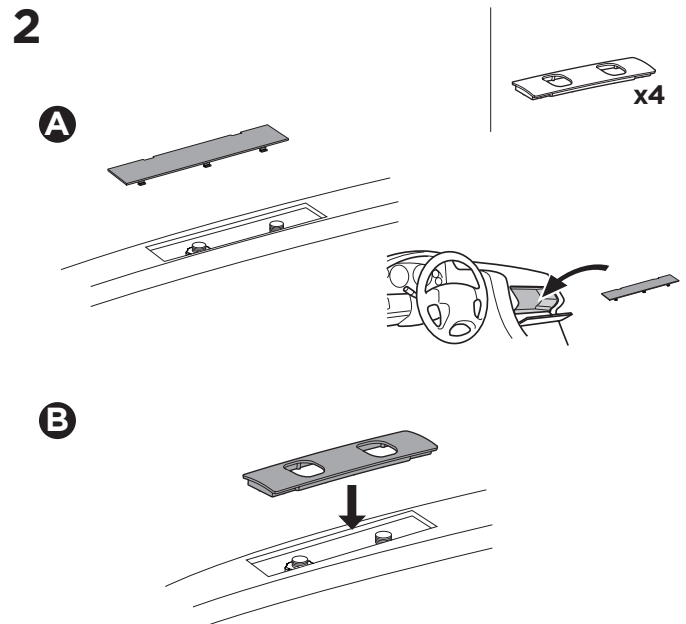

1

Kit 187028

HYUNDAI i40, 5-dr Estate, 11-

ISO 11154-E

This kit is only for vehicles with fixpoint mounting.

3

4

5