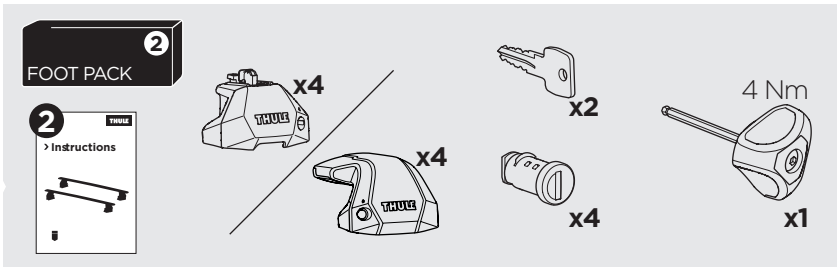

1

Kit 187028

HYUNDAI i40, 5-dr Estate, 11-

ISO 11154-E

This kit is only for vehicles with fixpoint mounting.

3

4

5