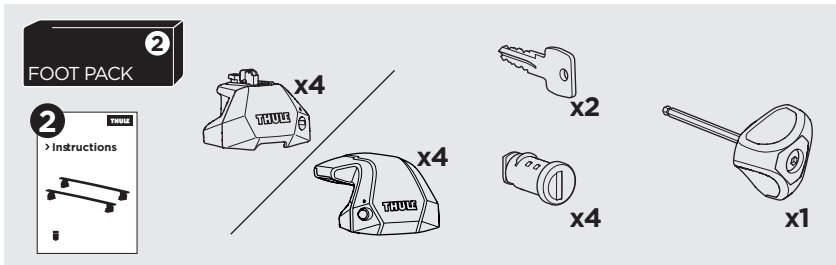

1

Kit 187005 AUDI Q7, 5-dr SUV, 15-

ISO 11154-E

This kit is only for vehicles with fixpoint mounting.

3

4

5

i