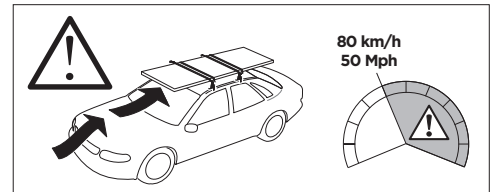

1

Kit 187005 AUDI Q7, 5-dr SUV, 15-

ISO 11154-E

This kit is only for vehicles with fixpoint mounting.

3

4

5

i