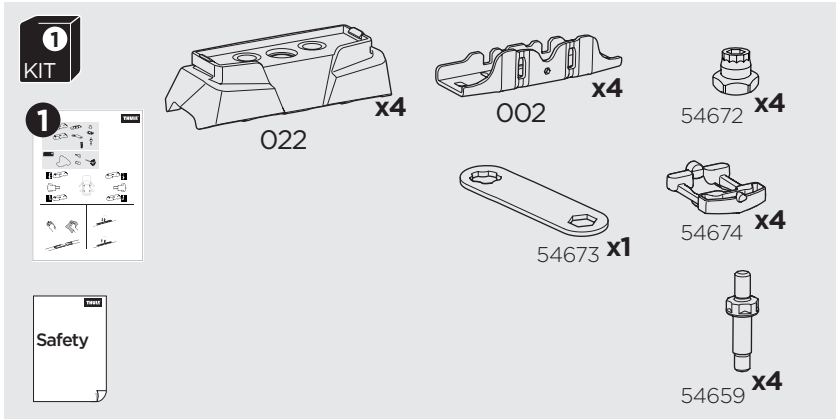

1

Kit 187005 AUDI Q7, 5-dr SUV, 15-

ISO 11154-E

This kit is only for vehicles with fixpoint mounting.

3

4

5

i