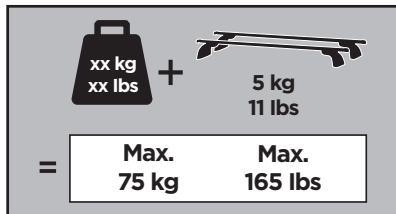

Thule XT Kit 3166

> Instructions

HONDA CR-V, 5-dr SUV, *17- / 19-

*North America

This kit is only for vehicles with fixpoint mounting.

ISO 11154-E

183166

C.20180522
509-3166-02

Bring your life
thule.com

14 x4

50435 x8

58 x4

52376 x1

x1

x1

1