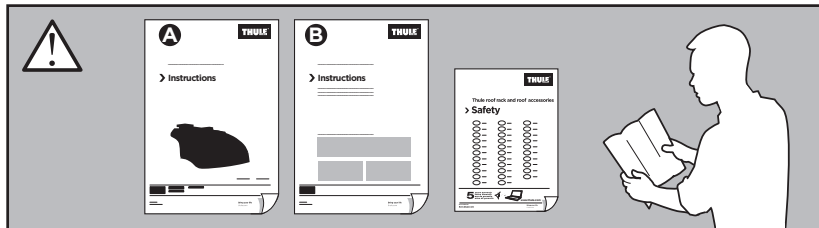

Thule XT Kit 3166

> Instructions

HONDA CR-V, 5-dr SUV, *17- / 19-

*North America

This kit is only for vehicles with fixpoint mounting.

ISO 11154-E

183166

C.20180522
509-3166-02