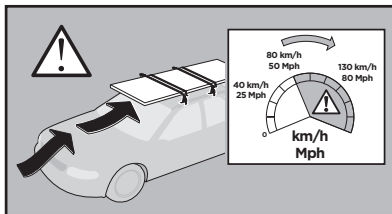

Thule XT Kit 3166

> Instructions

HONDA CR-V, 5-dr SUV, *17- / 19-

*North America

This kit is only for vehicles with fixpoint mounting.

ISO 11154-E

183166

C.20180522
509-3166-02