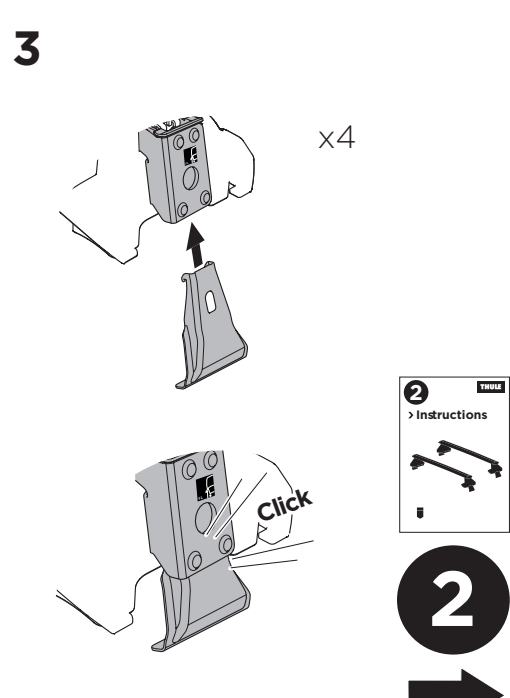

1

Kit 5083

AUDI A6, 4-dr Sedan, 11-18 / *12-18

*North America

ISO 11154-E