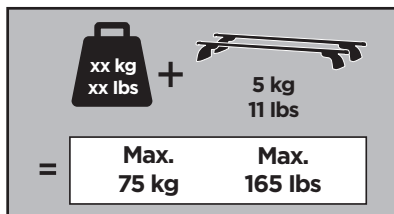

Thule XT Kit 3119

> Instructions

HYUNDAI i30, 2-dr Coupé, 13-17 (without glass roof)

HYUNDAI i30, 5-dr Hatchback, 12-17 (without glass roof)

KIA Cee'd, 5-dr Hatchback, 12- (without glass roof)

KIA ProCee'd, 3-dr Hatchback, 14- (without glass roof)

This kit is only for vehicles with fixpoint mounting.