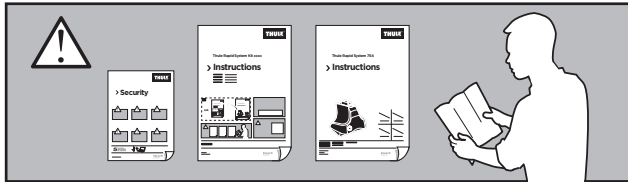

Thule Rapid System Kit 1659

> Instructions

KIA Rio, 4-dr Sedan, 12-17

KIA Rio, 5-dr Hatchback, 12-17

ISO 11154-E

141659

C.20170420
519-1659-03

Bring your life