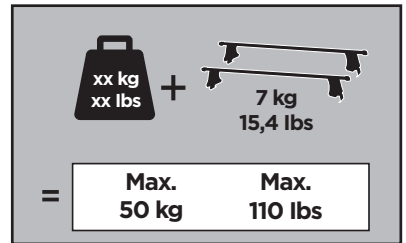

Thule Rapid System Kit 1659

> Instructions

KIA Rio, 4-dr Sedan, 12-17

KIA Rio, 5-dr Hatchback, 12-17

ISO 11154-E

141659

C.20170420
519-1659-03

Bring your life

thule.com

52 x2

333 x1

334 x1

1188 x2

1189 x2

x1

x1

1

	X (scale)	X (mm)	X (inch)
KIA Rio, 4-dr Sedan, 12-17	37	1021	40 1/4
KIA Rio, 5-dr Hatchback, 12-17	37	1021	40 1/4