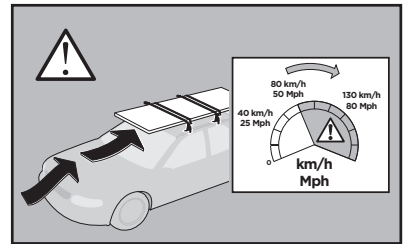

Thule Rapid System Kit 1659

> Instructions

KIA Rio, 4-dr Sedan, 12-17

KIA Rio, 5-dr Hatchback, 12-17

ISO 11154-E

141659

C.20170420
519-1659-03

Bring your life

thule.com

52 x2

333 x1

334 x1

1188 x2

1189 x2

x1

x1

1

	X (scale)	X (mm)	X (inch)
KIA Rio, 4-dr Sedan, 12-17	37	1021	40 1/4
KIA Rio, 5-dr Hatchback, 12-17	37	1021	40 1/4