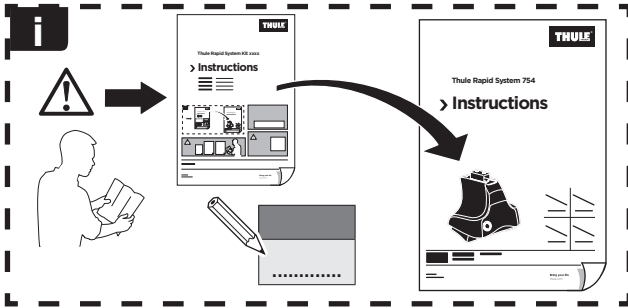

Thule Rapid System Kit 1659

> Instructions

KIA Rio, 4-dr Sedan, 12-17

KIA Rio, 5-dr Hatchback, 12-17

ISO 11154-E

141659

C.20170420
519-1659-03

Bring your life