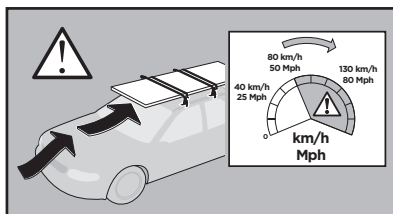

Thule XT Kit 3030

> Instructions

FORD S-Max, 5-dr MPV, 06-15

This Kit is only for vehicles with fixpoint mounting and without glass roof.

ISO 11154-E

183030

C.20160302
509-3030-06

Bring your life
thule.com