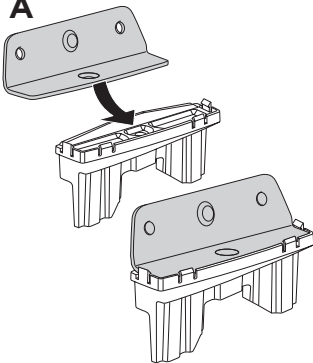

Thule XT Kit 3030

> Instructions

FORD S-Max, 5-dr MPV, 06-15

This Kit is only for vehicles with fixpoint mounting and without glass roof.

ISO 11154-E

183030

C.20160302
509-3030-06

Bring your life
thule.com

2

A

B

C

3

A

16 mm x8

x8