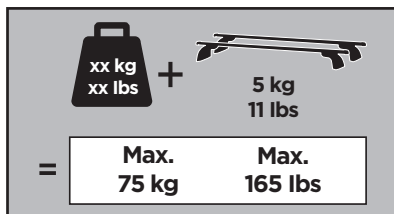

Thule XT Kit 3030

> Instructions

FORD S-Max, 5-dr MPV, 06-15

This Kit is only for vehicles with fixpoint mounting and without glass roof.

ISO 11154-E

183030

C.20160302
509-3030-06

Bring your life
thule.com

2

A

B

C

3

A

16 mm x8

x8