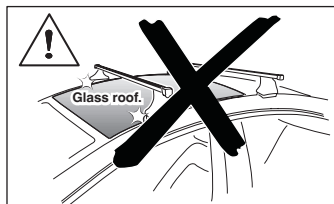

Thule XT Kit 3030

> Instructions

FORD S-Max, 5-dr MPV, 06-15

This Kit is only for vehicles with fixpoint mounting and without glass roof.

ISO 11154-E

183030

C.20160302
509-3030-06

Bring your life
thule.com