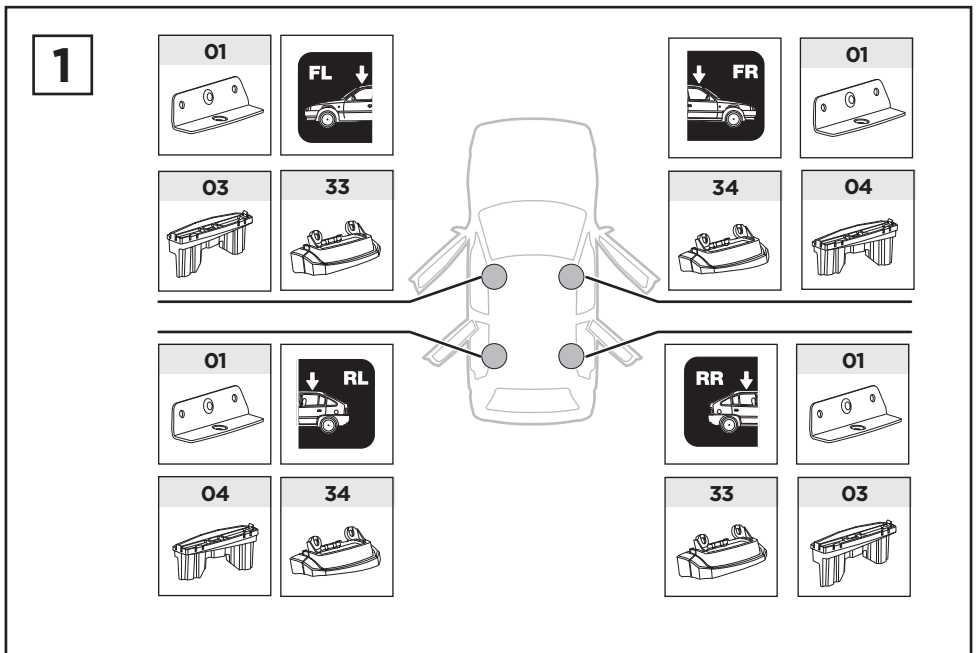

Thule XT Kit 3030

> Instructions

FORD S-Max, 5-dr MPV, 06-15

This Kit is only for vehicles with fixpoint mounting and without glass roof.

ISO 11154-E

183030

C.20160302
509-3030-06

Bring your life
thule.com