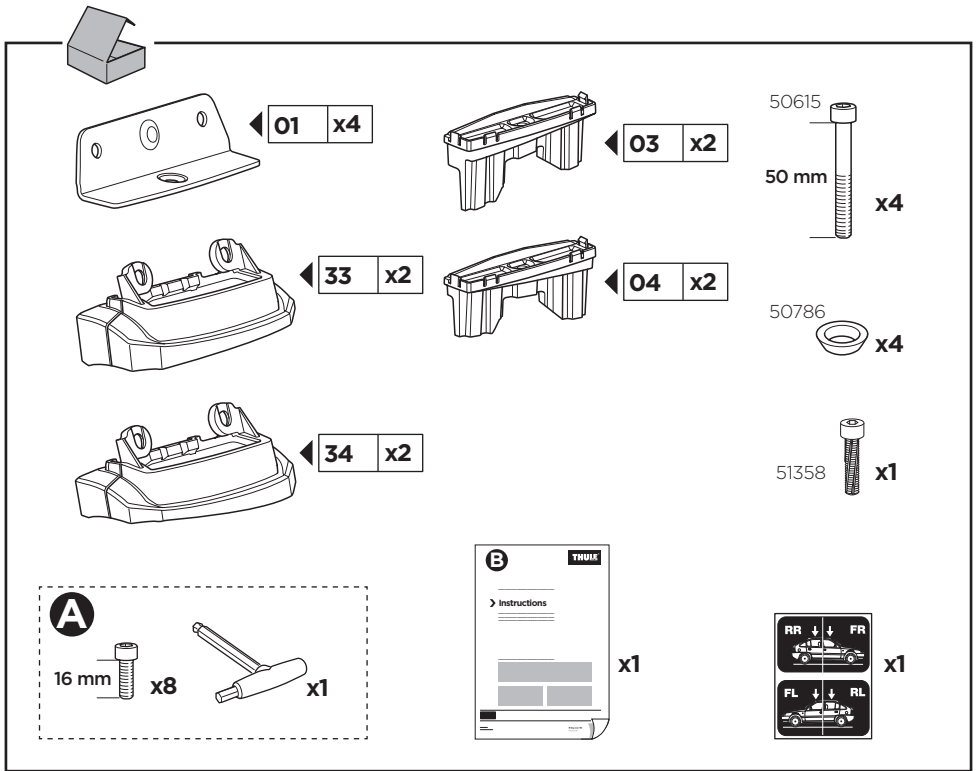

Thule XT Kit 3030

> Instructions

FORD S-Max, 5-dr MPV, 06-15

This Kit is only for vehicles with fixpoint mounting and without glass roof.

ISO 11154-E

183030

C.20160302
509-3030-06

Bring your life
thule.com

2

A

B

C

3

A

16 mm x8

x8