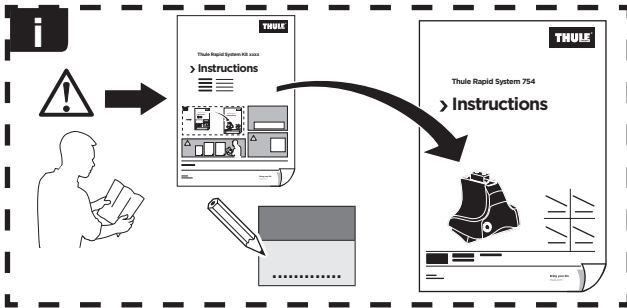

Thule Rapid System Kit 1642

> Instructions

SKODA Fabia, 5-dr Estate, 08-14 (Without railing)

ISO 11154-E

141642

C.20150601
519-1642-03

Bring your life
thule.com

127 x2