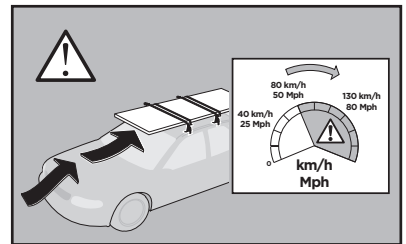

Thule Rapid System Kit 1642

> Instructions

SKODA Fabia, 5-dr Estate, 08-14 (Without railing)

ISO 11154-E

141642

C.20150601
519-1642-03

Bring your life
thule.com