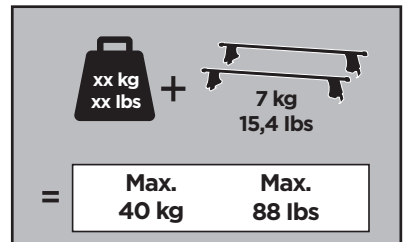

Thule Rapid System Kit 1642

> Instructions

SKODA Fabia, 5-dr Estate, 08-14 (Without railing)

ISO 11154-E

141642

C.20150601
519-1642-03

Bring your life
thule.com

127 x2

1183 x2

x1

178 x2

1184 x2

x1

1

| | X (scale) | X (mm) | X (inch) |
|---|-------------|------------|---------------|
| SKODA Fabia , 5-dr Estate, 08-14 (Without railing) | 33,5 | 986 | 38 7/8 |

| | Y (scale) | Y (mm) | Y (inch) |
|---|-----------|------------|---------------|
| SKODA Fabia , 5-dr Estate, 08-14 (Without railing) | 30 | 951 | 37 1/2 |

2

SKODA Fabia, 5-dr Estate, 08-14 (Without railing)

3

| | W (mm) | Z (mm) | W (inch) | Z (inch) |
|---|------------|------------|-------------------------------------|-------------------------------------|
| SKODA Fabia , 5-dr Estate, 08-14 (Without railing) | 400 | 700 | 15 ³/₄ | 27 ¹/₂ |