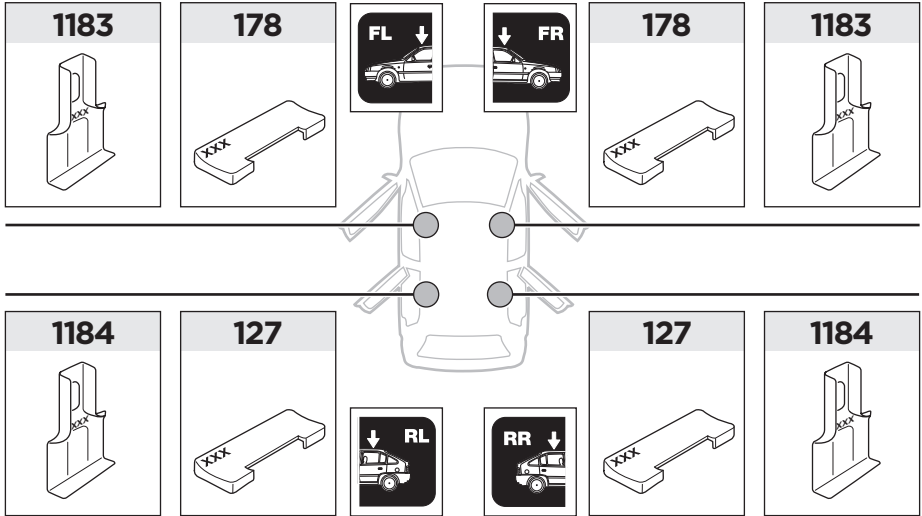

1183 x2

x1

178 x2

1184 x2

x1

1

| | X (scale) | X (mm) | X (inch) |
|---|-------------|------------|---------------|
| SKODA Fabia , 5-dr Estate, 08-14 (Without railing) | 33,5 | 986 | 38 7/8 |

| | Y (scale) | Y (mm) | Y (inch) |
|---|-----------|------------|---------------|
| SKODA Fabia , 5-dr Estate, 08-14 (Without railing) | 30 | 951 | 37 1/2 |

2

SKODA Fabia, 5-dr Estate, 08-14 (Without railing)

3

| | W (mm) | Z (mm) | W (inch) | Z (inch) |
|---|------------|------------|-------------------------------------|-------------------------------------|
| SKODA Fabia , 5-dr Estate, 08-14 (Without railing) | 400 | 700 | 15 ³/₄ | 27 ¹/₂ |