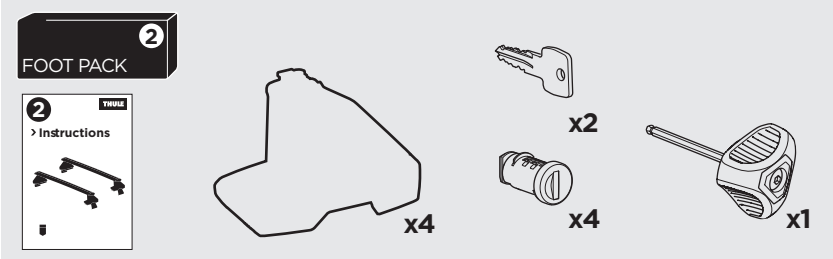

## Kit 145269

SEAT León, 5-dr Hatchback, 20-

ISO 11154-E

THULE WingBar Evo	THULE WingBar Edge	THULE WingBar	THULE SquareBar Evo	<b>Evo X (scale)</b>	<b>Edge X (scale)</b>
<b>SEAT León, 5-dr Hatchback, 20-</b>				<b>43</b>	<b>K</b>

THULE ProBar Evo	THULE SlideBar Evo	<b>X (mm/inch)</b>		
<b>SEAT León, 5-dr Hatchback, 20-</b>		<b>1081 mm / 42 1/2"</b>		

THULE WingBar Evo	THULE WingBar Edge	THULE WingBar	THULE SquareBar Evo	<b>Evo Y (scale)</b>	<b>Edge Y (scale)</b>
<b>SEAT León, 5-dr Hatchback, 20-</b>				<b>32,5</b>	<b>N</b>

THULE ProBar Evo	THULE SlideBar Evo	<b>Y (mm/inch)</b>		
<b>SEAT León, 5-dr Hatchback, 20-</b>		<b>976 mm / 38 3/8"</b>		

	<b>W (mm/inch)</b>	<b>Z (mm/inch)</b>
<b>SEAT León, 5-dr Hatchback, 20-</b>	<b>752 mm / 29 5/8"</b>	<b>215 mm / 8 1/2"</b>