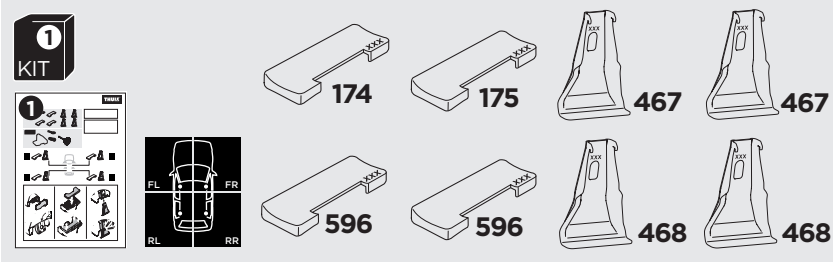

## Kit 145269

SEAT León, 5-dr Hatchback, 20-

ISO 11154-E

THULE WingBar Evo	THULE WingBar Edge	THULE WingBar	THULE SquareBar Evo	<b>Evo X (scale)</b>	<b>Edge X (scale)</b>
<b>SEAT León, 5-dr Hatchback, 20-</b>				<b>43</b>	<b>K</b>

THULE ProBar Evo	THULE SlideBar Evo	<b>X (mm/inch)</b>		
<b>SEAT León, 5-dr Hatchback, 20-</b>		<b>1081 mm / 42 1/2"</b>		

THULE WingBar Evo	THULE WingBar Edge	THULE WingBar	THULE SquareBar Evo	<b>Evo Y (scale)</b>	<b>Edge Y (scale)</b>
<b>SEAT León, 5-dr Hatchback, 20-</b>				<b>32,5</b>	<b>N</b>

THULE ProBar Evo	THULE SlideBar Evo	<b>Y (mm/inch)</b>		
<b>SEAT León, 5-dr Hatchback, 20-</b>		<b>976 mm / 38 3/8"</b>		

	<b>W (mm/inch)</b>	<b>Z (mm/inch)</b>
<b>SEAT León, 5-dr Hatchback, 20-</b>	<b>752 mm / 29 5/8"</b>	<b>215 mm / 8 1/2"</b>