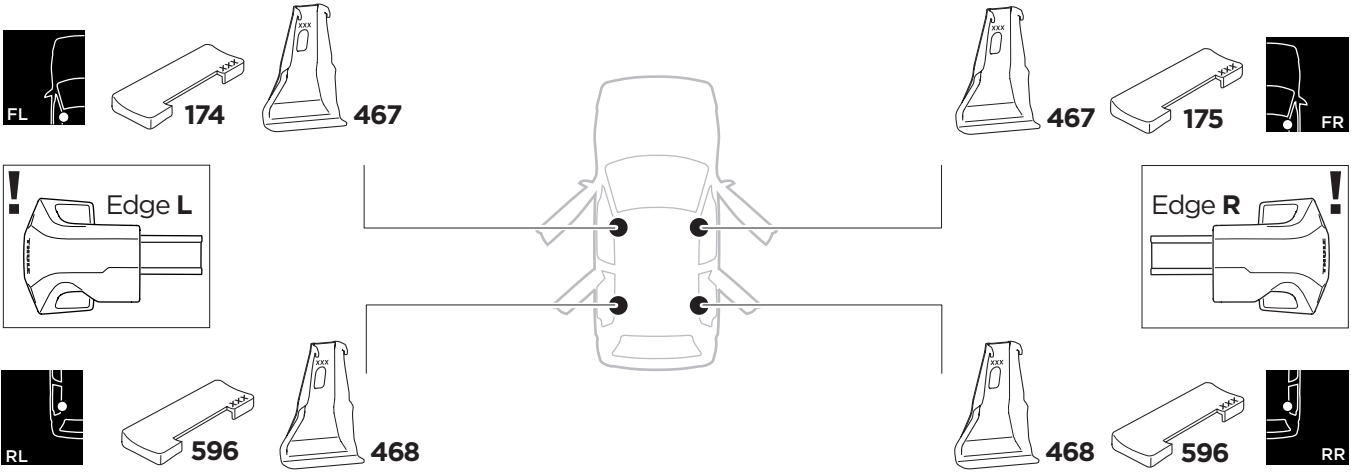

# 1

## Kit 145269

SEAT León, 5-dr Hatchback, 20-

ISO 11154-E

THULE WingBar Evo	THULE WingBar Edge	THULE WingBar	THULE SquareBar Evo	<b>Evo X (scale)</b>	<b>Edge X (scale)</b>
<b>SEAT León, 5-dr Hatchback, 20-</b>				<b>43</b>	<b>K</b>

THULE ProBar Evo	THULE SlideBar Evo	<b>X (mm/inch)</b>		
<b>SEAT León, 5-dr Hatchback, 20-</b>		<b>1081 mm / 42 1/2"</b>		

THULE WingBar Evo	THULE WingBar Edge	THULE WingBar	THULE SquareBar Evo	<b>Evo Y (scale)</b>	<b>Edge Y (scale)</b>
<b>SEAT León, 5-dr Hatchback, 20-</b>				<b>32,5</b>	<b>N</b>

THULE ProBar Evo	THULE SlideBar Evo	<b>Y (mm/inch)</b>		
<b>SEAT León, 5-dr Hatchback, 20-</b>		<b>976 mm / 38 3/8"</b>		

	<b>W (mm/inch)</b>	<b>Z (mm/inch)</b>
<b>SEAT León, 5-dr Hatchback, 20-</b>	<b>752 mm / 29 5/8"</b>	<b>215 mm / 8 1/2"</b>