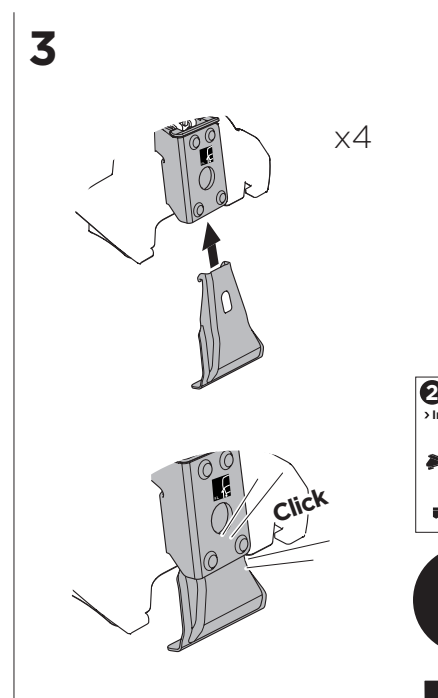

1

Kit 5133

HYUNDAI iX20, 5-dr Hatchback, 10-
KIA Venga, 5-dr Hatchback, 10-

ISO 11154-E

THULE WingBar Evo	THULE WingBar Edge	THULE WingBar	THULE SquareBar	Evo X (scale)	Edge X (scale)
HYUNDAI iX20, 5-dr Hatchback, 10-				44	I
KIA Venga, 5-dr Hatchback, 10-				43,5	J

THULE ProBar	THULE SlideBar	X (mm/inch)
HYUNDAI iX20, 5-dr Hatchback, 10-		1091 mm / 43"
KIA Venga, 5-dr Hatchback, 10-		1086 mm / 42 3/4"

THULE WingBar Evo	THULE WingBar Edge	THULE WingBar	THULE SquareBar	Evo Y (scale)	Edge Y (scale)
HYUNDAI iX20, 5-dr Hatchback, 10-				39	A
KIA Venga, 5-dr Hatchback, 10-				38,5	B

THULE ProBar	THULE SlideBar	Y (mm/inch)
HYUNDAI iX20, 5-dr Hatchback, 10-		1041 mm / 41"
KIA Venga, 5-dr Hatchback, 10-		1036 mm / 40 3/4"

	W (mm/inch)	Z (mm/inch)
HYUNDAI iX20, 5-dr Hatchback, 10-	620 mm / 24 3/8"	275 mm / 10 7/8"
KIA Venga, 5-dr Hatchback, 10-	710 mm / 28"	275 mm / 10 7/8"