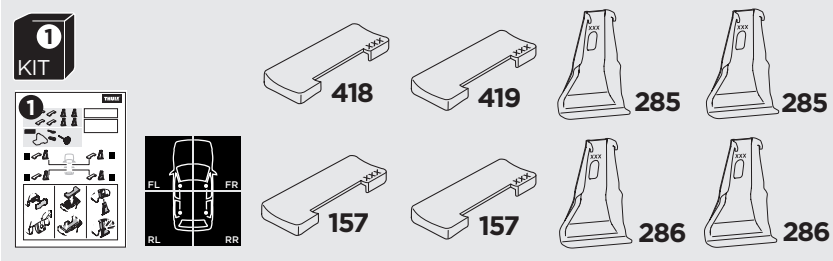

1

Kit 5133

HYUNDAI iX20, 5-dr Hatchback, 10-
KIA Venga, 5-dr Hatchback, 10-

ISO 11154-E

THULE WingBar Evo	THULE WingBar Edge	THULE WingBar	THULE SquareBar	Evo X (scale)	Edge X (scale)
HYUNDAI iX20, 5-dr Hatchback, 10-				44	I
KIA Venga, 5-dr Hatchback, 10-				43,5	J

THULE ProBar	THULE SlideBar	X (mm/inch)
HYUNDAI iX20, 5-dr Hatchback, 10-		1091 mm / 43"
KIA Venga, 5-dr Hatchback, 10-		1086 mm / 42 3/4"

THULE WingBar Evo	THULE WingBar Edge	THULE WingBar	THULE SquareBar	Evo Y (scale)	Edge Y (scale)
HYUNDAI iX20, 5-dr Hatchback, 10-				39	A
KIA Venga, 5-dr Hatchback, 10-				38,5	B

THULE ProBar	THULE SlideBar	Y (mm/inch)
HYUNDAI iX20, 5-dr Hatchback, 10-		1041 mm / 41"
KIA Venga, 5-dr Hatchback, 10-		1036 mm / 40 3/4"

	W (mm/inch)	Z (mm/inch)
HYUNDAI iX20, 5-dr Hatchback, 10-	620 mm / 24 3/8"	275 mm / 10 7/8"
KIA Venga, 5-dr Hatchback, 10-	710 mm / 28"	275 mm / 10 7/8"