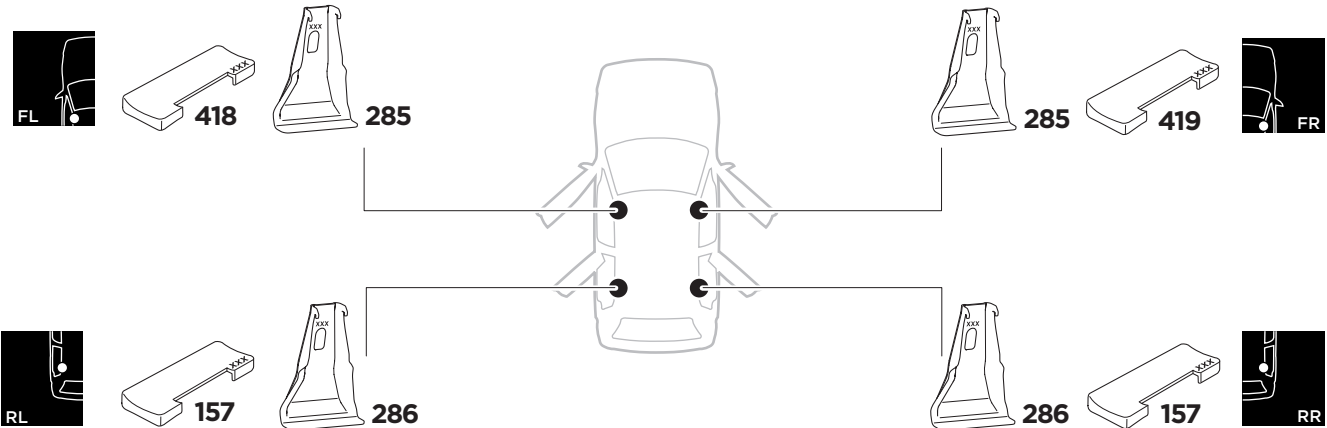

1

Kit 5133

HYUNDAI iX20, 5-dr Hatchback, 10-
KIA Venga, 5-dr Hatchback, 10-

ISO 11154-E

THULE WingBar Evo	THULE WingBar Edge	THULE WingBar	THULE SquareBar	Evo X (scale)	Edge X (scale)
HYUNDAI iX20, 5-dr Hatchback, 10-				44	I
KIA Venga, 5-dr Hatchback, 10-				43,5	J

THULE ProBar	THULE SlideBar	X (mm/inch)
HYUNDAI iX20, 5-dr Hatchback, 10-		1091 mm / 43"
KIA Venga, 5-dr Hatchback, 10-		1086 mm / 42 3/4"

THULE WingBar Evo	THULE WingBar Edge	THULE WingBar	THULE SquareBar	Evo Y (scale)	Edge Y (scale)
HYUNDAI iX20, 5-dr Hatchback, 10-				39	A
KIA Venga, 5-dr Hatchback, 10-				38,5	B

THULE ProBar	THULE SlideBar	Y (mm/inch)
HYUNDAI iX20, 5-dr Hatchback, 10-		1041 mm / 41"
KIA Venga, 5-dr Hatchback, 10-		1036 mm / 40 3/4"

	W (mm/inch)	Z (mm/inch)
HYUNDAI iX20, 5-dr Hatchback, 10-	620 mm / 24 3/8"	275 mm / 10 7/8"
KIA Venga, 5-dr Hatchback, 10-	710 mm / 28"	275 mm / 10 7/8"