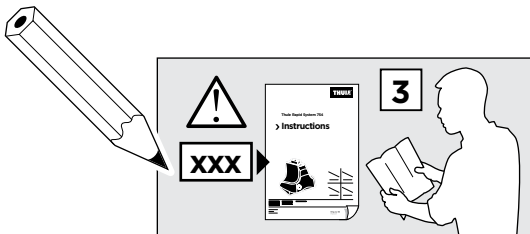

2

SEAT Mii, 3-dr Hatchback, 12-

SEAT Mii, 5-dr Hatchback, 12-

SKODA Citigo, 3-dr Hatchback, 12-

SKODA Citigo, 5-dr Hatchback, 12-

VOLKSWAGEN Up, 3-dr Hatchback, 12-

VOLKSWAGEN Up, 5-dr Hatchback, 12-