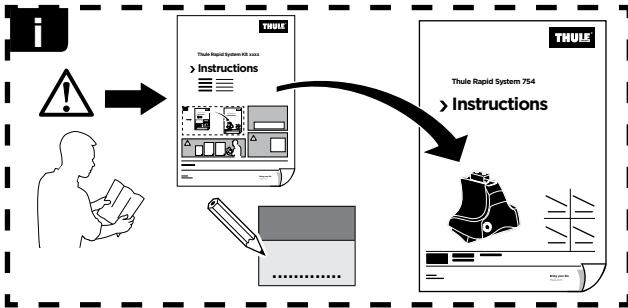

Thule Rapid System Kit 1672

> Instructions

- SEAT Mii**, 3-dr Hatchback, 12-
- SEAT Mii**, 5-dr Hatchback, 12-
- SKODA Citigo**, 3-dr Hatchback, 12-
- SKODA Citigo**, 5-dr Hatchback, 12-
- VOLKSWAGEN Up**, 3-dr Hatchback, 12-
- VOLKSWAGEN Up**, 5-dr Hatchback, 12-