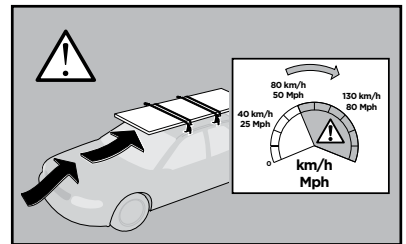

Thule Rapid System Kit 1709

> Instructions

KIA K9, 4-dr Sedan, 13-

KIA Quoris, 4-dr Sedan, 13-

ISO 11154-E

141709

C.20121114
519-1709-01

Bring your life