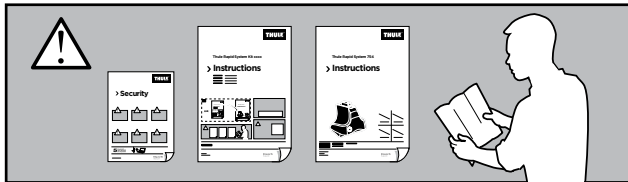

Thule Rapid System Kit 1709

> Instructions

KIA K9, 4-dr Sedan, 13-

KIA Quoris, 4-dr Sedan, 13-

ISO 11154-E

141709

C.20121114
519-1709-01

Bring your life