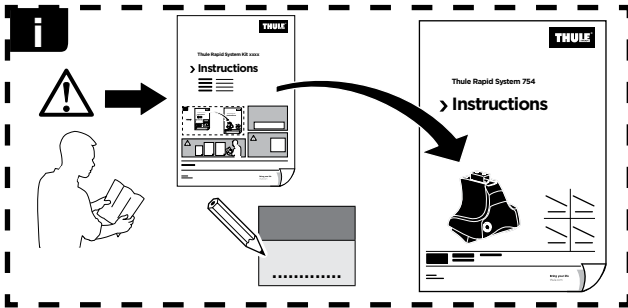

Thule Rapid System Kit 1709

> Instructions

KIA K9, 4-dr Sedan, 13-

KIA Quoris, 4-dr Sedan, 13-

ISO 11154-E

141709

C.20121114
519-1709-01

Bring your life