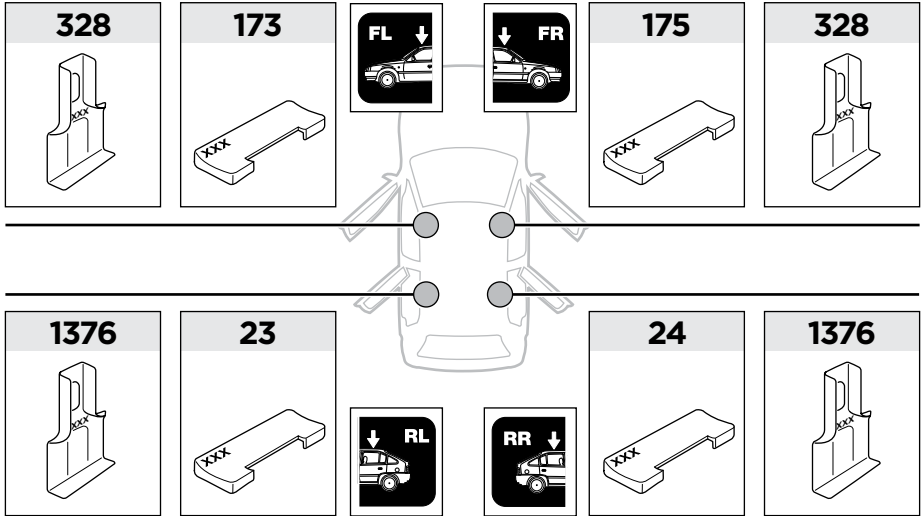

24 x1

173 x1

175 x1

328 x2

1376 x2

x1

x1

1

	X (scale)	X (mm)	X (inch)
HONDA Civic, 5-dr Hatchback, 17 -	38	1031	40 ⁵ / ₈

	Y (scale)	Y (mm)	Y (inch)
HONDA Civic, 5-dr Hatchback, 17 -	34	991	39

2

HONDA Civic, 5-dr Hatchback, 17 -

3

	W (mm)	Z (mm)	W (inch)	Z (inch)
HONDA Civic, 5-dr Hatchback, 17 -	275	660	10 ⁷/₈	26