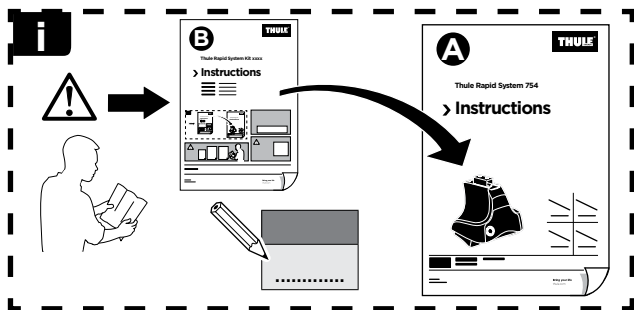

Thule Rapid System Kit 1852

> Instructions

HONDA Civic, 5-dr Hatchback, 17 -

ISO 11154-E

141852

20170116
519-1852-01

Bring your life
thule.com

23 x1