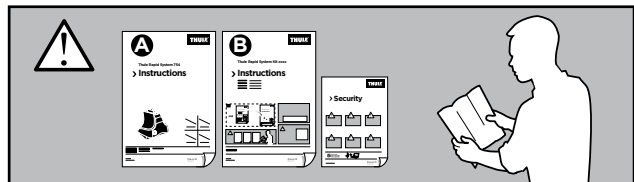

Thule Rapid System Kit 1852

> Instructions

HONDA Civic, 5-dr Hatchback, 17 -

ISO 11154-E

141852

20170116
519-1852-01

Bring your life
thule.com

23 x1