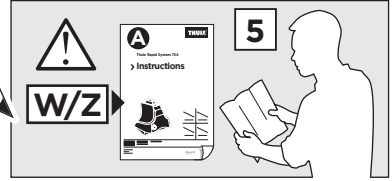

3

	W (mm)	Z (mm)	W (inch)	Z (inch)
FORD Mondeo (Mk. V), 5-dr Estate, 15- (Without railing)	230	770	9	30 ³/₈