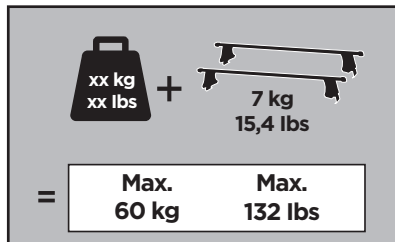

Thule Rapid System Kit 1814

> Instructions

FORD Mondeo (Mk. V), 5-dr Estate, 15- (Without railing)

ISO 11154-E

141814
C.20170821
519-1814-02

Bring your life
thule.com

456 x1

457 x1

342 x2

1357 x2

1359 x2

x1

x1

1

	X (scale)	X (mm)	X (inch)
FORD Mondeo (Mk. V) , 5-dr Estate, 15- (Without railing)	42	1071	42 1/8

	Y (scale)	Y (mm)	Y (inch)
FORD Mondeo (Mk. V) , 5-dr Estate, 15- (Without railing)	36,5	1016	40

2

FORD Mondeo (Mk. V), 5-dr Estate, 15- (Without railing)

3

	W (mm)	Z (mm)	W (inch)	Z (inch)
FORD Mondeo (Mk. V), 5-dr Estate, 15- (Without railing)	230	770	9	30 ³/₈