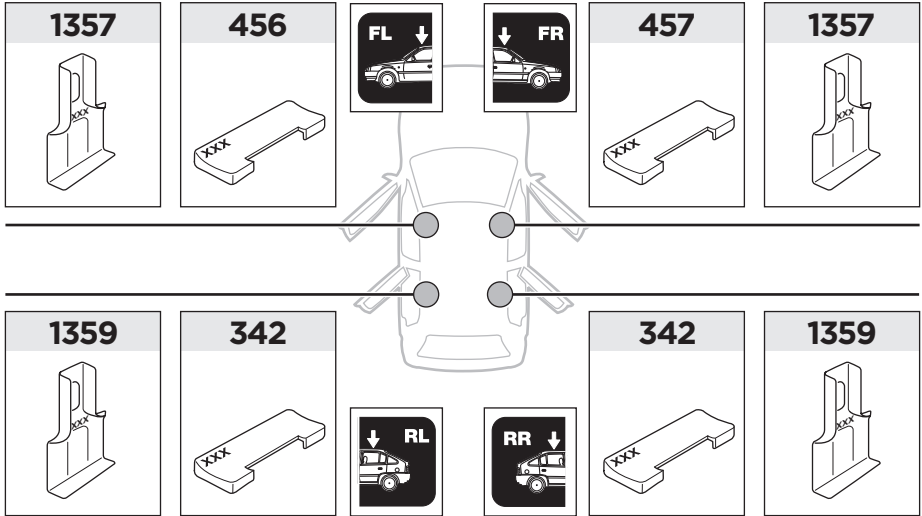

342 x2

1357 x2

1359 x2

x1

x1

1

	X (scale)	X (mm)	X (inch)
FORD Mondeo (Mk. V) , 5-dr Estate, 15- (Without railing)	42	1071	42 1/8

	Y (scale)	Y (mm)	Y (inch)
FORD Mondeo (Mk. V) , 5-dr Estate, 15- (Without railing)	36,5	1016	40

2

FORD Mondeo (Mk. V), 5-dr Estate, 15- (Without railing)

3

	W (mm)	Z (mm)	W (inch)	Z (inch)
FORD Mondeo (Mk. V), 5-dr Estate, 15- (Without railing)	230	770	9	30 ³/₈