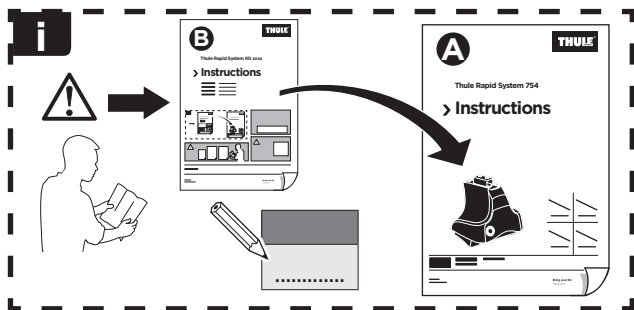

Thule Rapid System Kit 1814

> Instructions

FORD Mondeo (Mk. V), 5-dr Estate, 15- (Without railing)

ISO 11154-E

141814
C.20170821
519-1814-02

Bring your life
thule.com

456 x1

457 x1

342 x2

1357 x2

1359 x2

x1

x1

1

	X (scale)	X (mm)	X (inch)
FORD Mondeo (Mk. V) , 5-dr Estate, 15- (Without railing)	42	1071	42 1/8

	Y (scale)	Y (mm)	Y (inch)
FORD Mondeo (Mk. V) , 5-dr Estate, 15- (Without railing)	36,5	1016	40