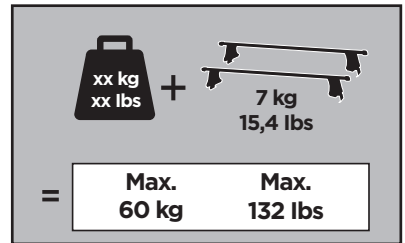

Thule Rapid System Kit 1754

> Instructions

SKODA Rapid Spaceback, 5-dr Hatchback, 14-

ISO 11154-E

141754

C.20140122
519-1754-01

Bring your life

thule.com