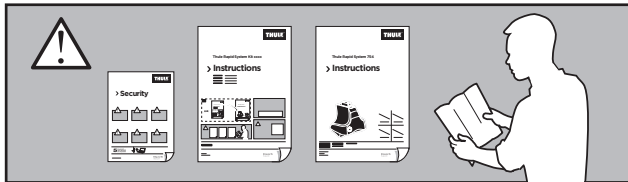

Thule Rapid System Kit 1754

> Instructions

SKODA Rapid Spaceback, 5-dr Hatchback, 14-

ISO 11154-E

141754

C.20140122
519-1754-01

Bring your life

thule.com