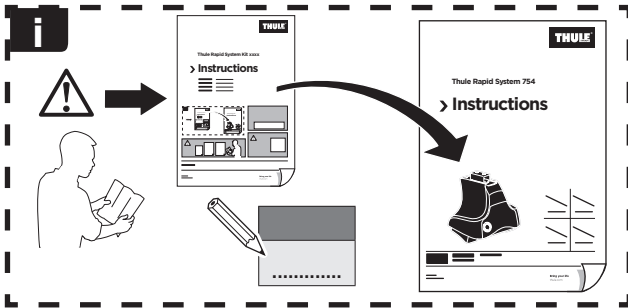

Thule Rapid System Kit 1754

> Instructions

SKODA Rapid Spaceback, 5-dr Hatchback, 14-

ISO 11154-E

141754

C.20140122
519-1754-01

Bring your life

thule.com