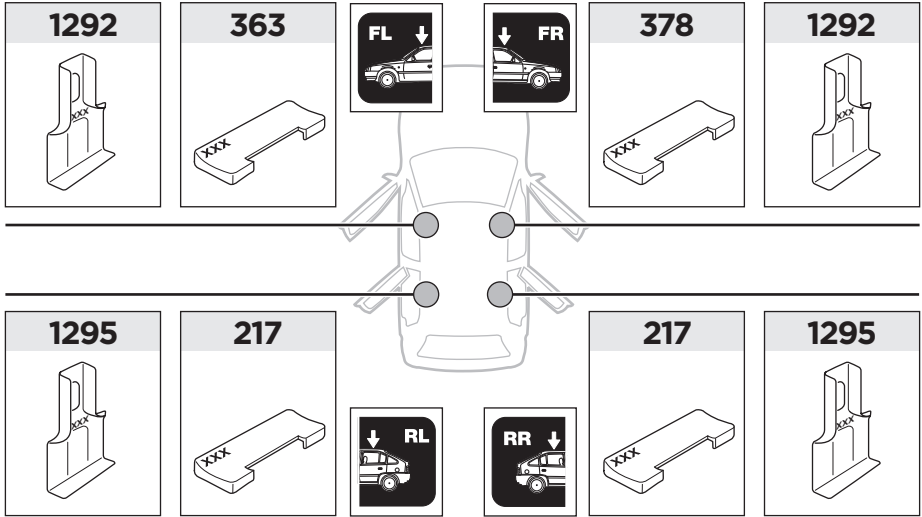

217 x2

363 x1

378 x1

1292 x2

1295 x2

x1

x1

1

	X (scale)	X (mm)	X (inch)
SKODA Rapid Spaceback, 5-dr Hatchback, 14-	41	1061	41 ³ / ₄

	Y (scale)	Y (mm)	Y (inch)
SKODA Rapid Spaceback, 5-dr Hatchback, 14-	35	1001	39 ³ / ₈

2

SKODA Rapid Spaceback, 5-dr Hatchback, 14-

3

	W (mm)	Z (mm)	W (inch)	Z (inch)
SKODA Rapid Spaceback, 5-dr Hatchback, 14-	180	820	7 1/8	32 1/4