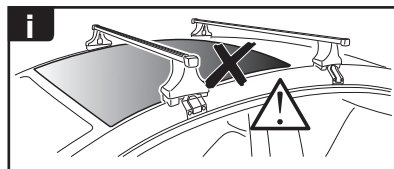

# > Instructions

**TOYOTA Auris**, 5-dr Hatchback, 13-  
**TOYOTA Corolla**, 5-dr Hatchback, 13-  
Without glass roof

ISO 11154-E

141725  
C.20140312  
519-1725-02

Bring your life  
thule.com