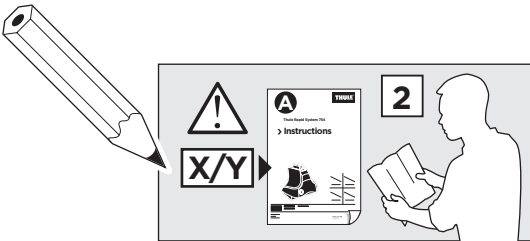

Y (scale)	Y (mm)	Y (inch)
TOYOTA Auris, 5-dr Hatchback, 13-	22,5	876	34 1/2
TOYOTA Corolla, 5-dr Hatchback, 13-	22,5	876	34 1/2