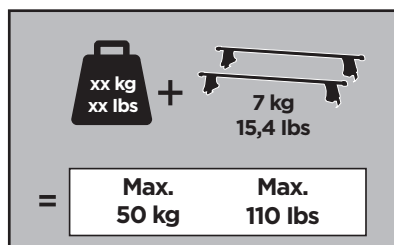

Thule Rapid System Kit 1725

> Instructions

TOYOTA Auris, 5-dr Hatchback, 13-
TOYOTA Corolla, 5-dr Hatchback, 13-
Without glass roof