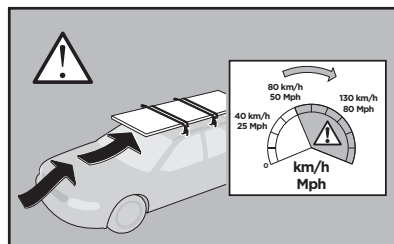

# > Instructions

**TOYOTA Auris**, 5-dr Hatchback, 13-  
**TOYOTA Corolla**, 5-dr Hatchback, 13-  
Without glass roof

ISO 11154-E

141725  
C.20140312  
519-1725-02

Bring your life  
thule.com