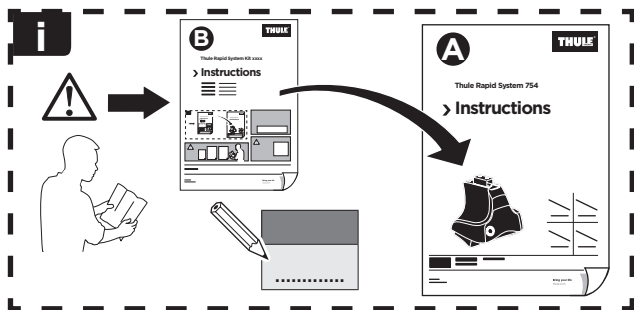

# > Instructions

**TOYOTA Auris**, 5-dr Hatchback, 13-  
**TOYOTA Corolla**, 5-dr Hatchback, 13-  
Without glass roof

ISO 11154-E

141725  
C.20140312  
519-1725-02

Bring your life  
thule.com