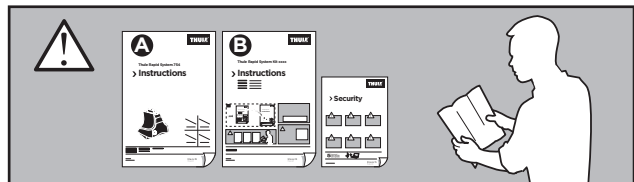

# > Instructions

**TOYOTA Auris**, 5-dr Hatchback, 13-  
**TOYOTA Corolla**, 5-dr Hatchback, 13-  
Without glass roof

ISO 11154-E

141725  
C.20140312  
519-1725-02

Bring your life  
thule.com