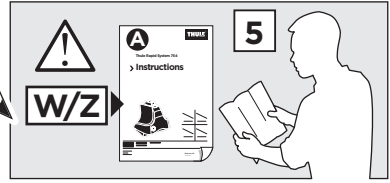

3

	W (mm)	Z (mm)	W (inch)	Z (inch)
TOYOTA Auris, 5-dr Hatchback, 13-	200	700	7 7/8	27 1/2
TOYOTA Corolla, 5-dr Hatchback, 13-	200	700	7 7/8	27 1/2