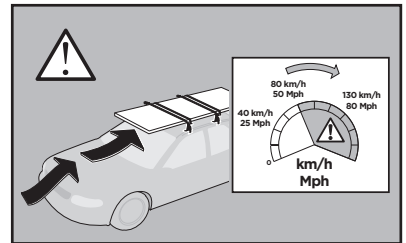

Thule Rapid System Kit 1691

> Instructions

HONDA CR-V, 5-dr SUV, 12-16 (Without railing)

ISO 11154-E

265 x4

319 x2

x1

1170 x2

x1

1

	X (scale)	X (mm)	X (inch)
HONDA CR-V, 5-dr SUV, 12-16 (Without railing)	44	1091	43

	Y (scale)	Y (mm)	Y (inch)
HONDA CR-V, 5-dr SUV, 12-16 (Without railing)	40	1051	41 3/8

2

HONDA CR-V, 5-dr SUV, 12-16 (Without railing)