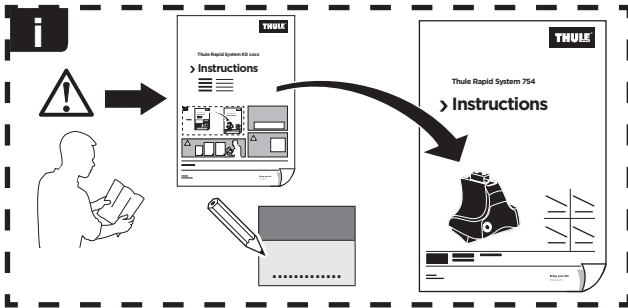

Thule Rapid System Kit 1691

> Instructions

HONDA CR-V, 5-dr SUV, 12-16 (Without railing)

ISO 11154-E

265 x4

319 x2

x1

1170 x2