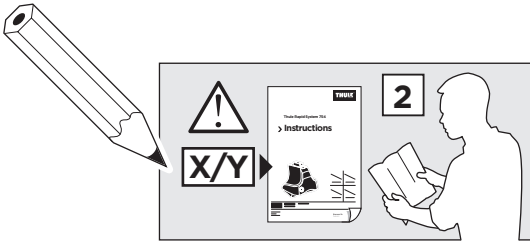

Thule Rapid System Kit 1691

> Instructions

HONDA CR-V, 5-dr SUV, 12-16 (Without railing)

ISO 11154-E

265 x4

319 x2

x1

1170 x2

x1

1

	X (scale)	X (mm)	X (inch)
HONDA CR-V, 5-dr SUV, 12-16 (Without railing)	44	1091	43

	Y (scale)	Y (mm)	Y (inch)
HONDA CR-V, 5-dr SUV, 12-16 (Without railing)	40	1051	41 3/8

2

HONDA CR-V, 5-dr SUV, 12-16 (Without railing)