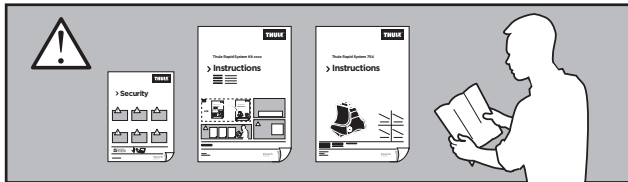

Thule Rapid System Kit 1691

> Instructions

HONDA CR-V, 5-dr SUV, 12-16 (Without railing)

ISO 11154-E

265 x4

319 x2

x1

1170 x2