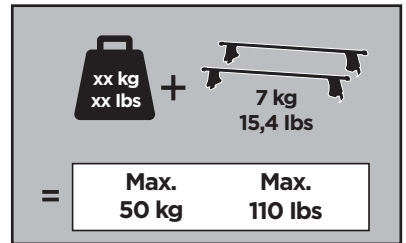

Thule Rapid System Kit 1691

> Instructions

HONDA CR-V, 5-dr SUV, 12-16 (Without railing)

ISO 11154-E

265 x4

319 x2

x1

1170 x2

x1

1

	X (scale)	X (mm)	X (inch)
HONDA CR-V, 5-dr SUV, 12-16 (Without railing)	44	1091	43

	Y (scale)	Y (mm)	Y (inch)
HONDA CR-V, 5-dr SUV, 12-16 (Without railing)	40	1051	41 3/8

2

HONDA CR-V, 5-dr SUV, 12-16 (Without railing)

3

	W (mm)	Z (mm)	W (inch)	Z (inch)
HONDA CR-V, 5-dr SUV, 12-16 (Without railing)	400	700	15 ³/₄	27 ¹/₂