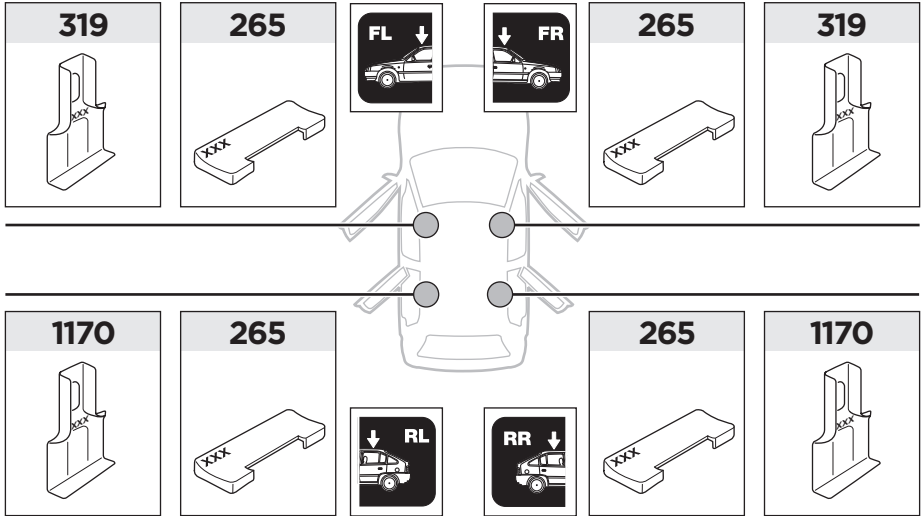

Thule Rapid System Kit 1691

> Instructions

HONDA CR-V, 5-dr SUV, 12-16 (Without railing)

ISO 11154-E

265 x4

319 x2

x1

1170 x2

x1

1

	X (scale)	X (mm)	X (inch)
HONDA CR-V, 5-dr SUV, 12-16 (Without railing)	44	1091	43

	Y (scale)	Y (mm)	Y (inch)
HONDA CR-V, 5-dr SUV, 12-16 (Without railing)	40	1051	41 3/8

2

HONDA CR-V, 5-dr SUV, 12-16 (Without railing)

3

	W (mm)	Z (mm)	W (inch)	Z (inch)
HONDA CR-V, 5-dr SUV, 12-16 (Without railing)	400	700	15 ³/₄	27 ¹/₂