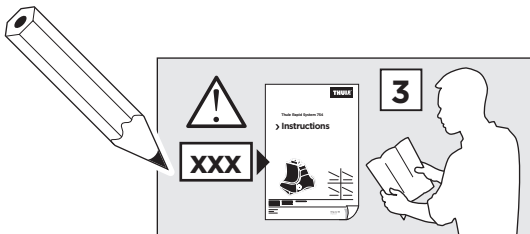

x1

1

	X (scale)	X (mm)	X (inch)
HONDA CR-V, 5-dr SUV, 12-16 (Without railing)	44	1091	43

	Y (scale)	Y (mm)	Y (inch)
HONDA CR-V, 5-dr SUV, 12-16 (Without railing)	40	1051	41 3/8

2

HONDA CR-V, 5-dr SUV, 12-16 (Without railing)