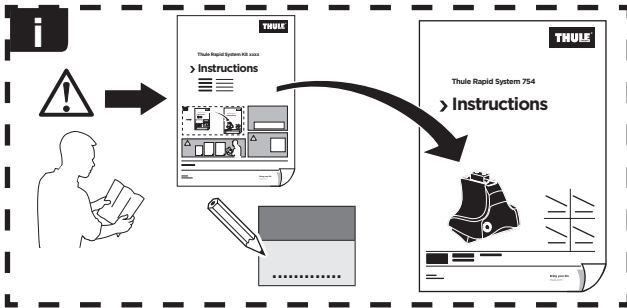

Thule Rapid System Kit 1673

> Instructions

VOLVO V60, 5-dr Estate, 11- / *14- (Without railing)

*North America

ISO 11154-E

141673
C.20140228
519-1673-02

Bring your life
thule.com

07 x2