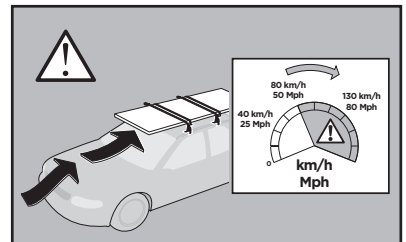

Thule Rapid System Kit 1673

> Instructions

VOLVO V60, 5-dr Estate, 11- / *14- (Without railing)

*North America

ISO 11154-E

141673
C.20140228
519-1673-02

Bring your life
thule.com