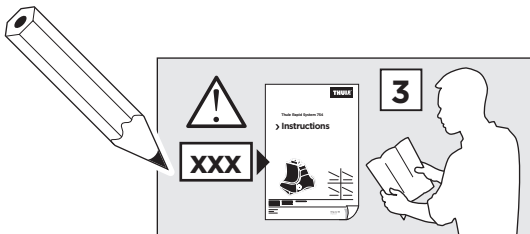

1

	X (scale)	X (mm)	X (inch)
VOLVO V60 , 5-dr Estate, 11- / *14- (Without railing)	42	1071	42 1/8

	Y (scale)	Y (mm)	Y (inch)
VOLVO V60 , 5-dr Estate, 11- / *14- (Without railing)	36	1011	39 3/4

2

VOLVO V60, 5-dr Estate, 11- / *14- (Without railing)