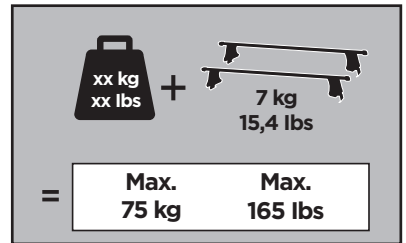

Thule Rapid System Kit 1673

> Instructions

VOLVO V60, 5-dr Estate, 11- / *14- (Without railing)

*North America

ISO 11154-E

141673
C.20140228
519-1673-02

Bring your life
thule.com