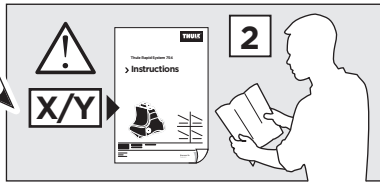

74 x1

75 x1

1104 x1

1105 x1

1119 x1

1120 x1

x1

x1

1

	X (scale)	X (mm)	X (inch)
VOLVO V60 , 5-dr Estate, 11- / *14- (Without railing)	42	1071	42 1/8

	Y (scale)	Y (mm)	Y (inch)
VOLVO V60 , 5-dr Estate, 11- / *14- (Without railing)	36	1011	39 3/4

2

VOLVO V60, 5-dr Estate, 11- / *14- (Without railing)