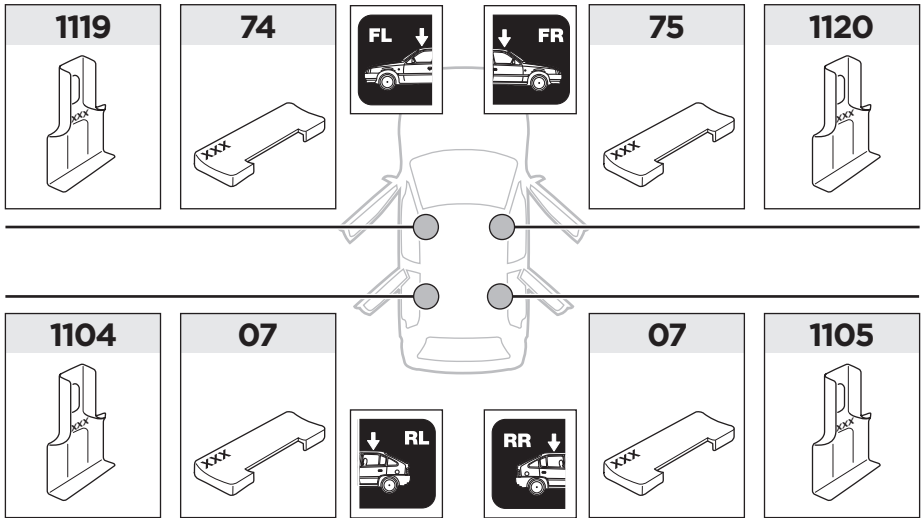

1

	X (scale)	X (mm)	X (inch)
VOLVO V60 , 5-dr Estate, 11- / *14- (Without railing)	42	1071	42 1/8

	Y (scale)	Y (mm)	Y (inch)
VOLVO V60 , 5-dr Estate, 11- / *14- (Without railing)	36	1011	39 3/4

2

VOLVO V60, 5-dr Estate, 11- / *14- (Without railing)

3

	W (mm)	Z (mm)	W (inch)	Z (inch)
VOLVO V60, 5-dr Estate, 11- / *14- (Without railing)	200	770	7 ⁷/₈	30 ³/₈