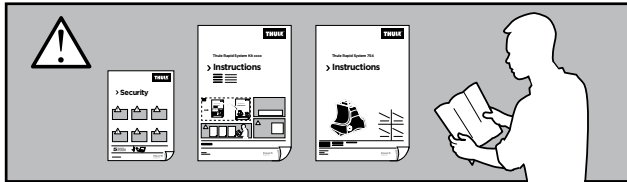

Thule Rapid System Kit 1328

> Instructions

VW Touran, 5-dr MPV, 03-15

ISO 11154-E