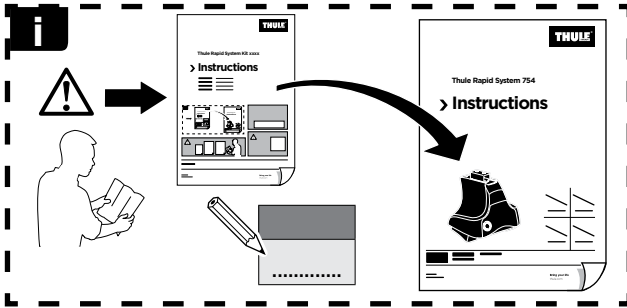

Thule Rapid System Kit 1328

> Instructions

VW Touran, 5-dr MPV, 03-15

ISO 11154-E