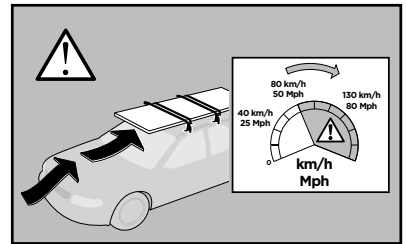

Thule Rapid System Kit 1328

> Instructions

VW Touran, 5-dr MPV, 03-15

ISO 11154-E